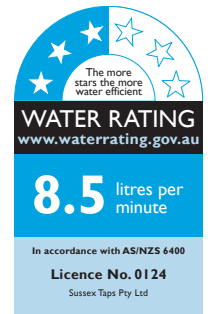

SUSSEX

Sussex Pure Hi-Rise Shower Curved with 250mm Shower Head PVD Brushed Gunmetal (3 Star)

9511840

SPECIFICATIONS	
Recommended Use	Residential;Commercial
Colour Finish	Brushed Smoke Gunmetal
Primary Material	DR Brass
Recommended Pressure Range	150 - 500 kPa as per AS3500
Max Continuous Working Temperature (deg C)	65
Min Continuous Working Temperature (deg C)	1
WARRANTY	
Residential Use (Years)	40
Commercial Use (Years)	10

Please refer to Sussex Warranty page for full Terms and Conditions

Dimensions are nominal measurements only.

CLEANING RECOMMENDATIONS:

We recommend the use of soapy water or approved cleaners. This product should not be cleaned with abrasive materials. Damage caused by any improper treatment is not covered by the product warranty. Refer to Warranty Conditions

Disclaimer: Products in this specification manual must by regulation be installed by licensed and registered trade people. The manufacturer/distributor reserves the right to vary specifications or delete models from their range without prior notification. Dimensions are nominal measurements only. Dimensions and set-outs listed are correct at time of publication however the manufacturer/distributor takes no responsibility for printing errors.

Published 31/03/2026

To see the complete Sussex range go to www.reece.com.au