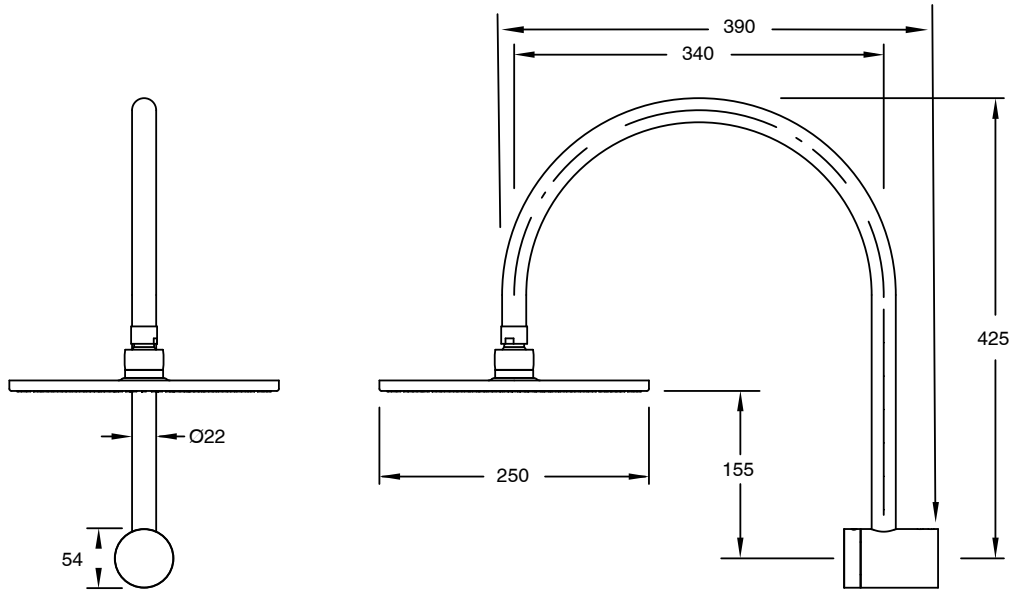

## Sussex Pure Hi-Rise Shower Curved with 250mm Shower Head PVD Brushed Gunmetal (3 Star)

9511840

SPECIFICATIONS	
Recommended Use	Residential;Commercial
Colour Finish	Brushed Smoke Gunmetal
Primary Material	DR Brass
Recommended Pressure Range	150 - 500 kPa as per AS3500
Max Continuous Working Temperature (deg C)	65
Min Continuous Working Temperature (deg C)	1
WARRANTY	
Residential Use (Years)	40
Commercial Use (Years)	10

*Please refer to Sussex Warranty page for full Terms and Conditions*

Dimensions are nominal measurements only.