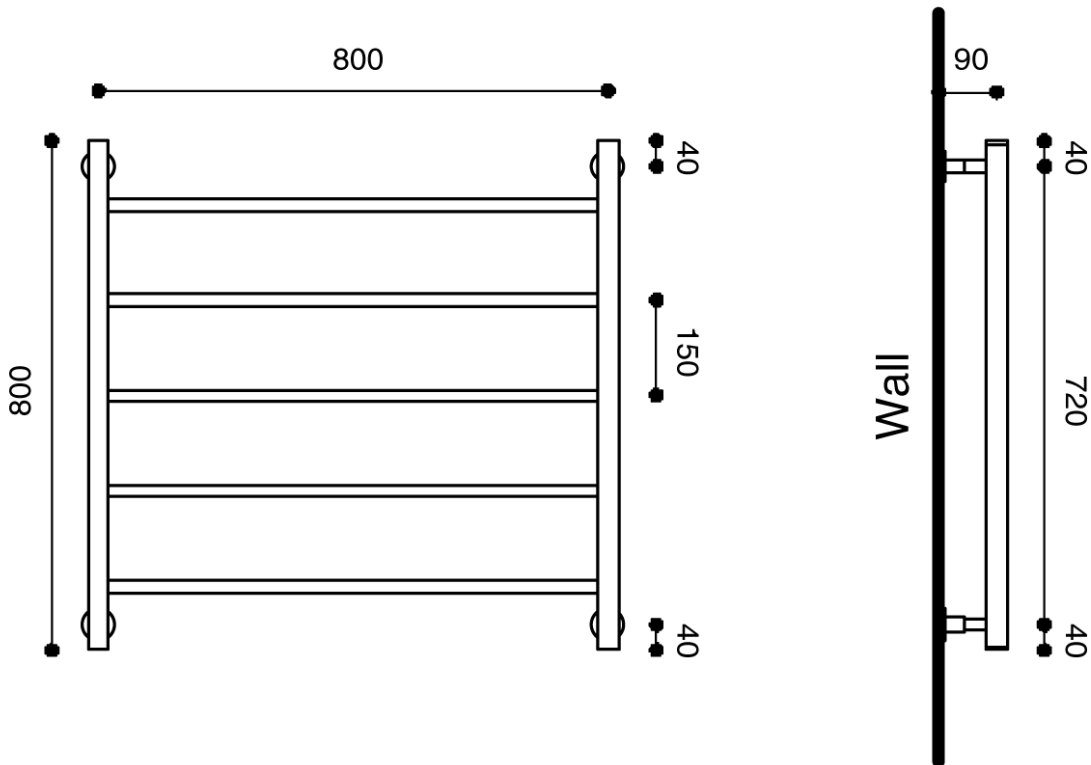

### Milli Mood Edit Heated Towel Rail 800 x 800mm Chrome

2299542

#### SPECIFICATIONS

|                                |                                 |
|--------------------------------|---------------------------------|
| Recommended Use                | Domestic, Hotel & Commercial    |
| Colour                         | Chrome                          |
| Material                       | Copper Tube with Brass Fittings |
| Electrical Connection          | Plug-in or Hardwired            |
| Electrical Connection Position | Bottom Left or Right            |
| Heating Method                 | Water Filled                    |
| Power Wattage                  | 100 W                           |
| Voltage                        | 240v                            |
| IP Rating                      | IPX3 Plug In. IPX5 Hardwired.   |

Dimensions are nominal measurements only.