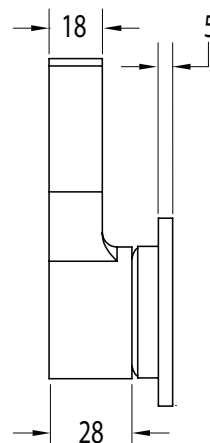

SUSSEX

Sussex Oria Shower/Bath Wall Mixer PVD Brushed Gunmetal

2265619

SPECIFICATIONS	
Recommended Use	Residential;Commercial
Colour Finish	Brushed Smoke Gunmetal
Primary Material	Brass
Recommended Pressure Range	150 - 500 kPa as per AS3500
Max Continuous Working Temperature (deg C)	65
Min Continuous Working Temperature (deg C)	1
WARRANTY	
Residential Use (Years)	40
Commercial Use (Years)	10
<i>Please refer to Sussex Warranty page for full Terms and Conditions</i>	

Disclaimer: Products in this specification manual must by regulation be installed by licensed and registered trade people. The manufacturer/distributor reserves the right to vary specifications or delete models from their range without prior notification. Dimensions are nominal measurements only. Dimensions and set-outs listed are correct at time of publication however the manufacturer/distributor takes no responsibility for printing errors.