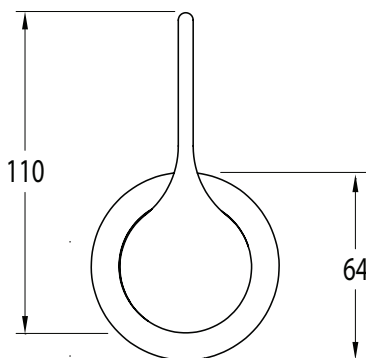

SUSSEX

Sussex Oria Shower/Bath Wall Mixer PVD Brushed Gunmetal

2265619

SPECIFICATIONS	
Recommended Use	Residential;Commercial
Colour Finish	Brushed Smoke Gunmetal
Primary Material	Brass
Recommended Pressure Range	150 - 500 kPa as per AS3500
Max Continuous Working Temperature (deg C)	65
Min Continuous Working Temperature (deg C)	1
WARRANTY	
Residential Use (Years)	40
Commercial Use (Years)	10
<i>Please refer to Sussex Warranty page for full Terms and Conditions</i>	

Disclaimer: Products in this specification manual must by regulation be installed by licensed and registered trade people. The manufacturer/distributor reserves the right to vary specifications or delete models from their range without prior notification. Dimensions are nominal measurements only. Dimensions and set-outs listed are correct at time of publication however the manufacturer/distributor takes no responsibility for printing errors.