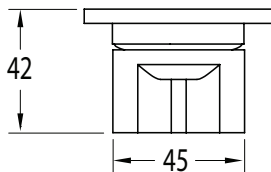

SUSSEX

Sussex Oria Shower/Bath Wall Mixer PVD Brushed Gunmetal

2265619

SPECIFICATIONS	
Recommended Use	Residential;Commercial
Colour Finish	Brushed Smoke Gunmetal
Primary Material	Brass
Recommended Pressure Range	150 - 500 kPa as per AS3500
Max Continuous Working Temperature (deg C)	65
Min Continuous Working Temperature (deg C)	1
WARRANTY	
Residential Use (Years)	40
Commercial Use (Years)	10
<i>Please refer to Sussex Warranty page for full Terms and Conditions</i>	

Disclaimer: Products in this specification manual must by regulation be installed by licensed and registered trade people. The manufacturer/distributor reserves the right to vary specifications or delete models from their range without prior notification. Dimensions are nominal measurements only. Dimensions and set-outs listed are correct at time of publication however the manufacturer/distributor takes no responsibility for printing errors.