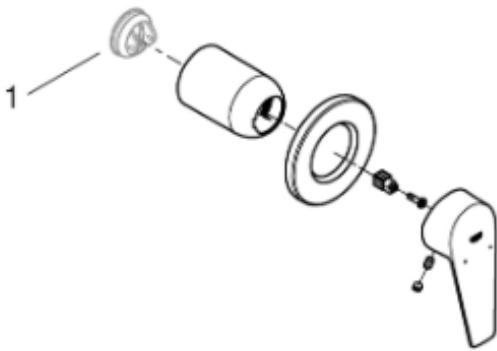

BAUEDGE NEW
SHOWER MIXER TRIMSET
MODEL #29188001

Pure Freude
an Wasser

Product Specifications

Product Description:

Bauedge
Single-Lever Shower Mixer

Set for final installation for 32962001
Without Concealed Body
Chrome finish
Metal Lever
Escutcheon and shaft sealing

Care

For directions on the care of this fitting, please refer to the accompanying care instructions.

BAUEDGE NEW
SHOWER MIXER TRIMSET
MODEL #29188001

*Pure Freude
an Wasser*

Spare Parts

Pos.-nr.	Product Description	Order-nr.	Units per package
1	Temperature limiter - optional extra	46308000	1