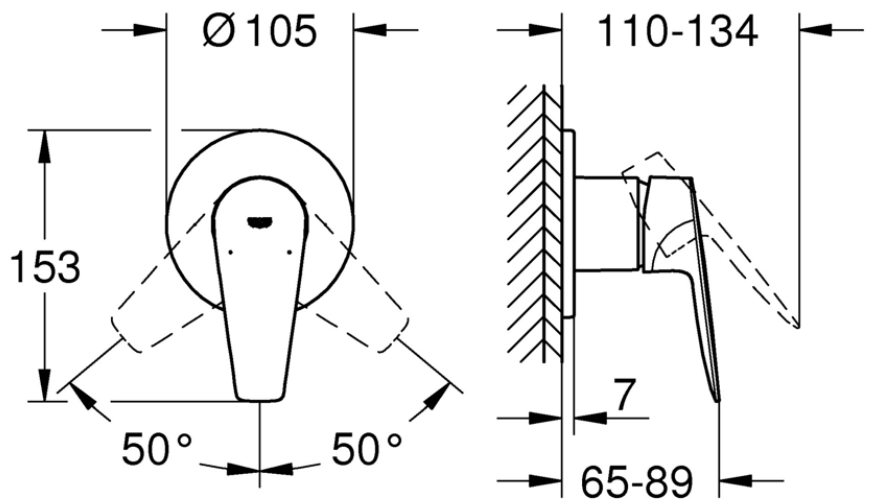

BAUEDGE NEW
SHOWER MIXER TRIMSET
MODEL #29188001

Pure Freude
an Wasser

Product Specifications

Product Description:

Bauedge
Single-Lever Shower Mixer

Set for final installation for 32962001
Without Concealed Body
Chrome finish
Metal Lever
Escutcheon and shaft sealing

Installation and connection, see Figs [1] to [6]. Refer to the dimensional drawing above. For installation with 33962000 concealed in-wall body. **PLEASE NOTE** – Face of noggins need to be positioned a minimum of 43mm & a maximum of 73mm from where the finished wall surface will end up.