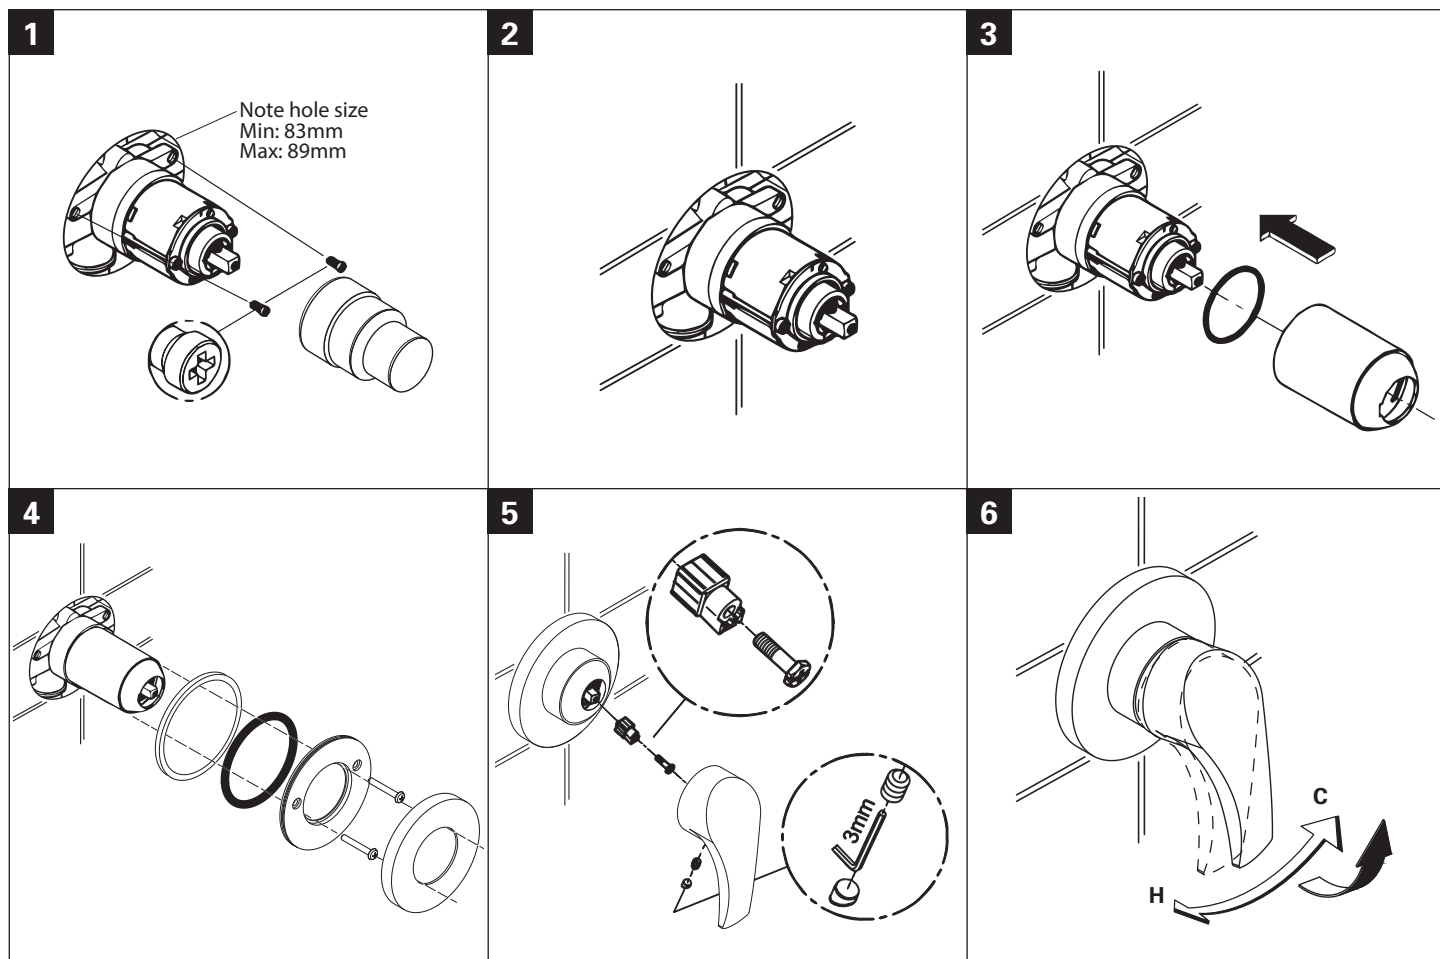

Installation instructions

Installation Instructions

Flush piping system prior and after installation of fitting thoroughly!

This product must be installed in conformance with local codes e.g. AS/NZS 3500 series of standard!

Installation and connection, see Figs [1] to [6]. Refer to the dimensional drawing above. For installation with 33962000 concealed in-wall body. **PLEASE NOTE** – Face of noggins need to be positioned a minimum of 43mm & a maximum of 73mm from where the finished wall surface will end up.

Note:

When installing concealed mixer body, please note it must be mounted onto timber or solid walls using appropriate reinforcement to ensure sufficient strength.

Open cold and hot water supply and check connections for leakage!

Care

For directions on the care of this fitting, please refer to the accompanying care instructions.