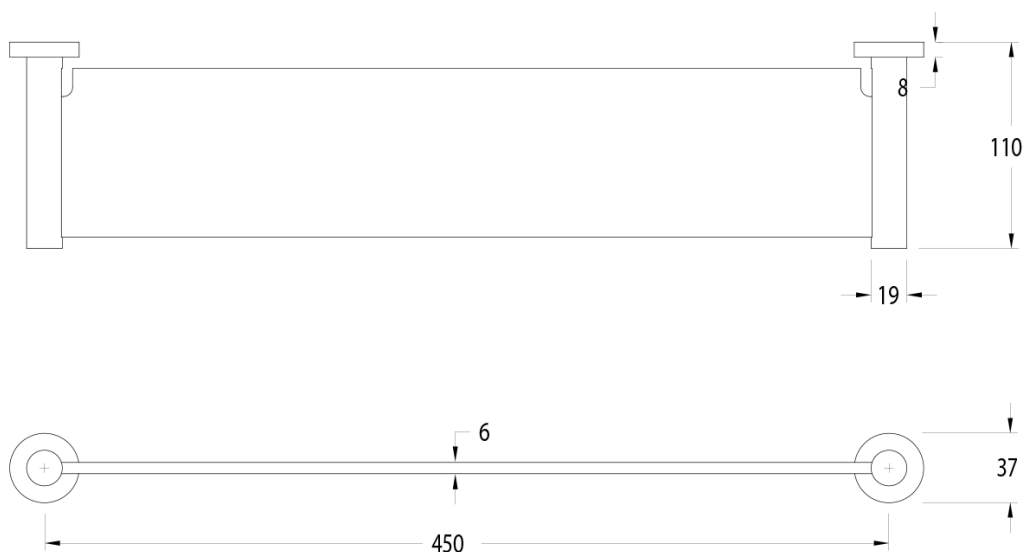

SUSSEX

Sussex Pure Vanity Shelf Chrome

2263310

SPECIFICATIONS

Recommended Use	Residential;Commercial
Colour Finish	Polished Chrome
Primary Material	DR Brass

WARRANTY

Residential Use (Years)	40
Commercial Use (Years)	10

Please refer to Sussex Warranty page for full Terms and Conditions

Dimensions are nominal measurements only.

CLEANING RECOMMENDATIONS:

We recommend the use of soapy water or approved cleaners. This product should not be cleaned with abrasive materials. Damage caused by any improper treatment is not covered by the product warranty. Refer to Warranty Conditions

Disclaimer: Products in this specification manual must by regulation be installed by licensed and registered trade people. The manufacturer/distributor reserves the right to vary specifications or delete models from their range without prior notification. Dimensions are nominal measurements only. Dimensions and set-outs listed are correct at time of publication however the manufacturer/distributor takes no responsibility for printing errors.

Published 01/04/2026

To see the complete Sussex range go to
www.reece.com.au