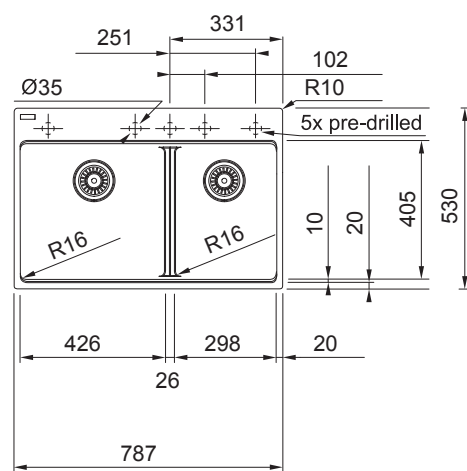

Franke City MRG620-43/30FTLMB Double Bowl Inset Sink with Tap Ledge Matte Black

2414021

SPECIFICATIONS

Recommended Use	Domestic, Hotel & Commercial
Plug & Waste	Basket Waste with Cover
Bowl Type	Double Bowl
Bowl Configuration	Double Bowl No Drainer
Bowl Divider	Half Height
Mounting	Inset
Overflow Configuration	Overflow
Taphole Configuration	5 Pre-Drilled
Sink Colour	Matte Black
Finish	Matte
Material	Fragranite
Plug & Waste Size	90mm

WARRANTY

Warranty - Domestic Use	50 Years - Replacement Only
Warranty - Commercial Use	12 Months - Replacement Only
Spare Parts (Plug and waste, clips)	12 Months - Parts and Labour

Please refer to Warranty Page for full Terms and Conditions

NOTE

Sinks must be installed using an instruction manual. No responsibility will be taken for damage that occurs where an instruction manual has not been used.

CLEANING RECOMMENDATIONS:

We recommend the use of soapy water or approved cleaners. This product should not be cleaned with abrasive materials. Damage caused by any improper treatment is not covered by the product warranty. Refer to Warranty Conditions

To see the complete Franke range go to www.reece.com.au