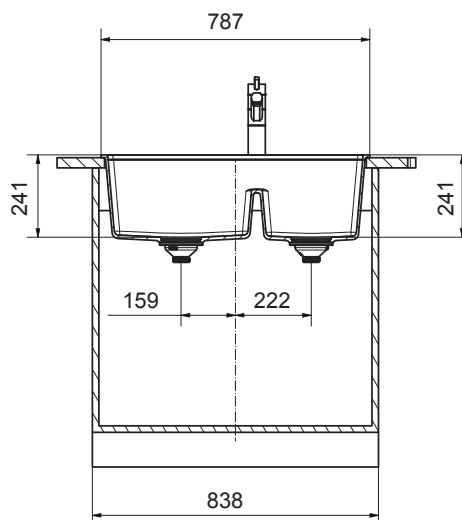

Franke City MRG620-43/30FTLMB Double Bowl Inset Sink with Tap Ledge Matte Black

2414021

SPECIFICATIONS

Recommended Use	Domestic, Hotel & Commercial
Plug & Waste	Basket Waste with Cover
Bowl Type	Double Bowl
Bowl Configuration	Double Bowl No Drainer
Bowl Divider	Half Height
Mounting	Inset
Overflow Configuration	Overflow
Taphole Configuration	5 Pre-Drilled
Sink Colour	Matte Black
Finish	Matte
Material	Fragranite
Plug & Waste Size	90mm

WARRANTY

Warranty - Domestic Use	50 Years - Replacement Only
Warranty - Commercial Use	12 Months - Replacement Only
Spare Parts (Plug and waste, clips)	12 Months - Parts and Labour

Please refer to Warranty Page for full Terms and Conditions

NOTE

Sinks must be installed using an instruction manual. No responsibility will be taken for damage that occurs where an instruction manual has not been used.

CLEANING RECOMMENDATIONS:

We recommend the use of soapy water or approved cleaners. This product should not be cleaned with abrasive materials. Damage caused by any improper treatment is not covered by the product warranty. Refer to Warranty Conditions

To see the complete Franke range go to www.reece.com.au