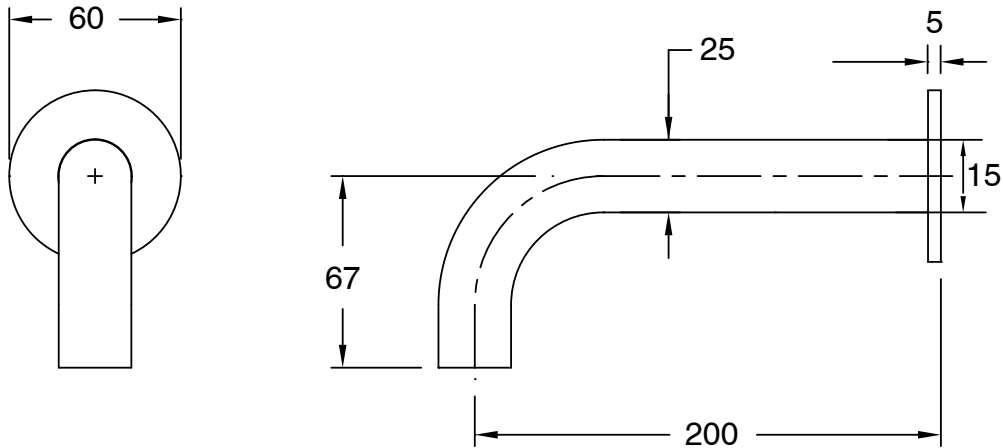

Milli

Milli Pure Wall Basin Outlet 200mm PVD Brushed Gold (3 Star)

9510906

SPECIFICATIONS	
Recommended Use	Domestic;Hotel;Commercial
Colour Finish	Brushed Gold
Primary Material	DR Brass
Recommended Pressure Range	150 - 500 kPa as per AS3500
Max Continuous Working Temperature (deg C)	65
Min Continuous Working Temperature (deg C)	5
Hot Water Unit Suitability	Storage Tank;Continuous Flow
WARRANTY	
Warranty - Domestic Use (Years)	15
Spare Parts & Labour (Years)	1
<i>Please refer to Warranty Page for full Terms and Conditions</i>	