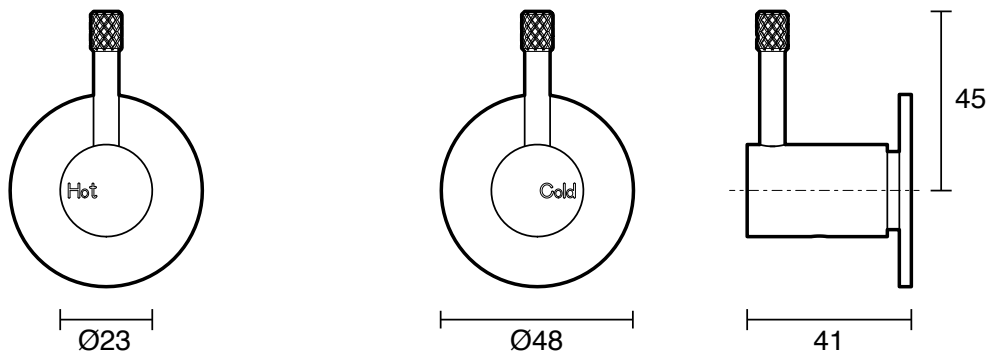

SUSSEX

Sussex Scala Nova Wall Top Assembly PVD Matte Black Lead Free

43618

SPECIFICATIONS

Recommended Use	Residential;Commercial
Colour Finish	Matte Black
Primary Material	Lead Free Brass
Recommended Pressure Range	150 - 500 kPa as per AS3500
Max Continuous Working Temperature (deg C)	65
Min Continuous Working Temperature (deg C)	1

WARRANTY

Residential Use (Years)	40
Commercial Use (Years)	10

Please refer to Sussex Warranty page for full Terms and Conditions

Dimensions are nominal measurements only.

CLEANING RECOMMENDATIONS:

We recommend the use of soapy water or approved cleaners. This product should not be cleaned with abrasive materials. Damage caused by any improper treatment is not covered by the product warranty. Refer to Warranty Conditions

Disclaimer: Products in this specification manual must by regulation be installed by licensed and registered trade people. The manufacturer/distributor reserves the right to vary specifications or delete models from their range without prior notification. Dimensions are nominal measurements only. Dimensions and set-outs listed are correct at time of publication however the manufacturer/distributor takes no responsibility for printing errors.

Published 30/03/2026

To see the complete Sussex range go to www.reece.com.au