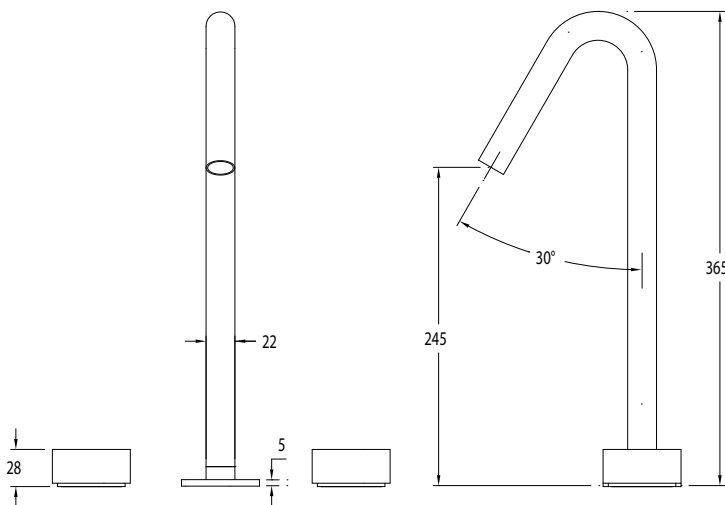

Milli Pure Vessel Basin Set with Diamond Textured Handles (5*)

SPECIFICATIONS	
Recommended Use	Domestic, Commercial, Hotel
Colour Variations	Chrome, Matte Black, Brushed Nickel, Brushed Gunmetal
Recommended Pressure Range	300 - 500Kpa
Max Continuous Working Pressure	500Kpa
Max Continuous Working Temperature	65 deg. C
Suitable for Storage Tank Hot Water	Yes
Suitable for Continuous Flow Hot Water	Yes
Suitable for Gravity Feed Hot Water	No
WARRANTY	
Warranty - Domestic Use	15 Years
Spare Parts	1 Year
Labour	1 Year

Please refer to Warranty Page for full Terms and Conditions

Dimensions are nominal measurements only.

Disclaimer: Products in this specification manual must by regulation be installed by licensed and registered trade people. The manufacturer/distributor reserves the right to vary specifications or delete models from their range without prior notification. Dimensions are nominal measurements only. Dimensions and set-outs listed are correct at time of publication however the manufacturer/distributor takes no responsibility for printing errors.