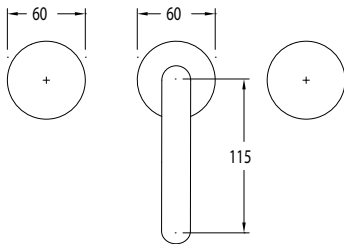

Milli Pure Vessel Basin Set with Diamond Textured Handles (5*)

SPECIFICATIONS	
Recommended Use	Domestic, Commercial, Hotel
Colour Variations	Chrome, Matte Black, Brushed Nickel, Brushed Gunmetal
Recommended Pressure Range	300 - 500Kpa
Max Continuous Working Pressure	500Kpa
Max Continuous Working Temperature	65 deg. C
Suitable for Storage Tank Hot Water	Yes
Suitable for Continuous Flow Hot Water	Yes
Suitable for Gravity Feed Hot Water	No
WARRANTY	
Warranty - Domestic Use	15 Years
Spare Parts	1 Year
Labour	1 Year

Please refer to Warranty Page for full Terms and Conditions

Dimensions are nominal measurements only.

Disclaimer: Products in this specification manual must by regulation be installed by licensed and registered trade people. The manufacturer/distributor reserves the right to vary specifications or delete models from their range without prior notification. Dimensions are nominal measurements only. Dimensions and set-outs listed are correct at time of publication however the manufacturer/distributor takes no responsibility for printing errors.