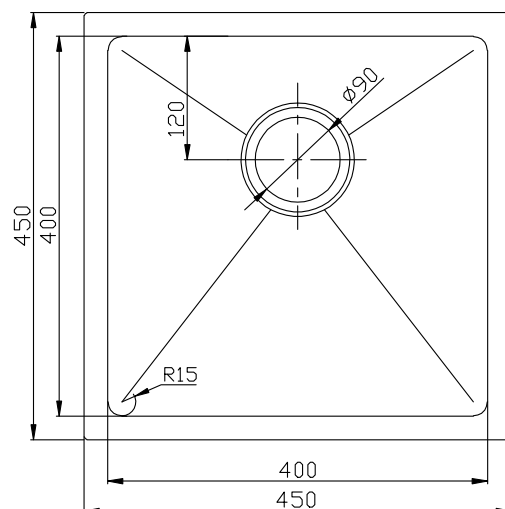

Dimensions are nominal measurements only.

CLEANING RECOMMENDATIONS:

We recommend the use of soapy water or approved cleaners. This product should not be cleaned with abrasive materials. Damage caused by any improper treatment is not covered by the product warranty. Refer to Warranty Conditions

Disclaimer: Products in this specification manual must by regulation be installed by licensed and registered trade people. The manufacturer/distributor reserves the right to vary specifications or delete models from their range without prior notification. Dimensions are nominal measurements only. Dimensions and set-outs listed are correct at time of publication however the manufacturer/distributor takes no responsibility for printing errors.

Published 07/06/2023

To see the complete Memo range go to www.reece.com.au