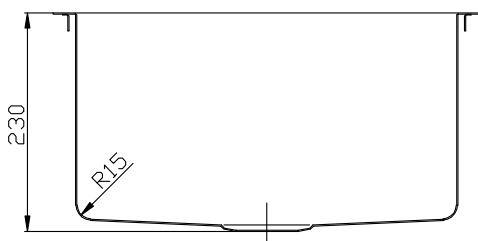

Dimensions are nominal measurements only.

CLEANING RECOMMENDATIONS:

We recommend the use of soapy water or approved cleaners. This product should not be cleaned with abrasive materials. Damage caused by any improper treatment is not covered by the product warranty. Refer to Warranty Conditions

Disclaimer: Products in this specification manual must by regulation be installed by licensed and registered trade people. The manufacturer/distributor reserves the right to vary specifications or delete models from their range without prior notification. Dimensions are nominal measurements only. Dimensions and set-outs listed are correct at time of publication however the manufacturer/distributor takes no responsibility for printing errors.

Published 07/06/2023

To see the complete Memo range go to www.reece.com.au