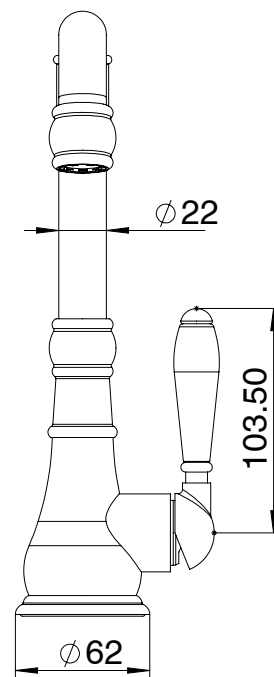

Milli Voir English Sink Mixer with Porcelain Handle Brushed Gunmetal (4 Star)

2265544

SPECIFICATIONS

Recommended Use	Domestic, hotel and commercial
Colour	Gunmetal
Material	DR Brass
Recommended Pressure Range	150 - 500 kPa
Max Continuous Working Pressure	500 kPa
Max Continuous Working Temperature	80 deg C
Suitable for Storage Tank Hot Water	Yes
Suitable for Continuous Flow Hot Water	Yes
Suitable for Gravity Feed Hot Water	No

WARRANTY

Warranty - Domestic Use	15 Years
Spare Parts & Labour	12 Months

Please refer to Warranty Page for full Terms and Conditions

Dimensions are nominal measurements only.

CLEANING RECOMMENDATIONS:

We recommend the use of soapy water or approved cleaners. This product should not be cleaned with abrasive materials. Damage caused by any improper treatment is not covered by the product warranty. Refer to Warranty Conditions

Disclaimer: Products in this specification manual must by regulation be installed by licensed and registered trade people. The manufacturer/distributor reserves the right to vary specifications or delete models from their range without prior notification. Dimensions are nominal measurements only. Dimensions and set-outs listed are correct at time of publication however the manufacturer/distributor takes no responsibility for printing errors.

Published 01/06/2020

To see the complete Milli range go to www.reece.com.au