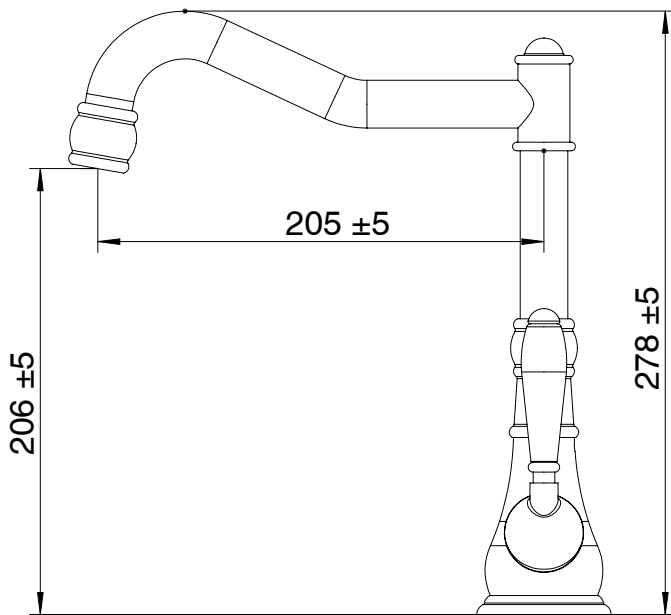

Milli Voir English Sink Mixer with Porcelain Handle Brushed Gunmetal (4 Star)

2265544

SPECIFICATIONS

Recommended Use	Domestic, hotel and commercial
Colour	Gunmetal
Material	DR Brass
Recommended Pressure Range	150 - 500 kPa
Max Continuous Working Pressure	500 kPa
Max Continuous Working Temperature	80 deg C
Suitable for Storage Tank Hot Water	Yes
Suitable for Continuous Flow Hot Water	Yes
Suitable for Gravity Feed Hot Water	No

WARRANTY

Warranty - Domestic Use	15 Years
Spare Parts & Labour	12 Months

Please refer to Warranty Page for full Terms and Conditions

Dimensions are nominal measurements only.

CLEANING RECOMMENDATIONS:

We recommend the use of soapy water or approved cleaners. This product should not be cleaned with abrasive materials. Damage caused by any improper treatment is not covered by the product warranty. Refer to Warranty Conditions

Disclaimer: Products in this specification manual must by regulation be installed by licensed and registered trade people. The manufacturer/distributor reserves the right to vary specifications or delete models from their range without prior notification. Dimensions are nominal measurements only. Dimensions and set-outs listed are correct at time of publication however the manufacturer/distributor takes no responsibility for printing errors.

Published 01/06/2020

To see the complete Milli range go to www.reece.com.au