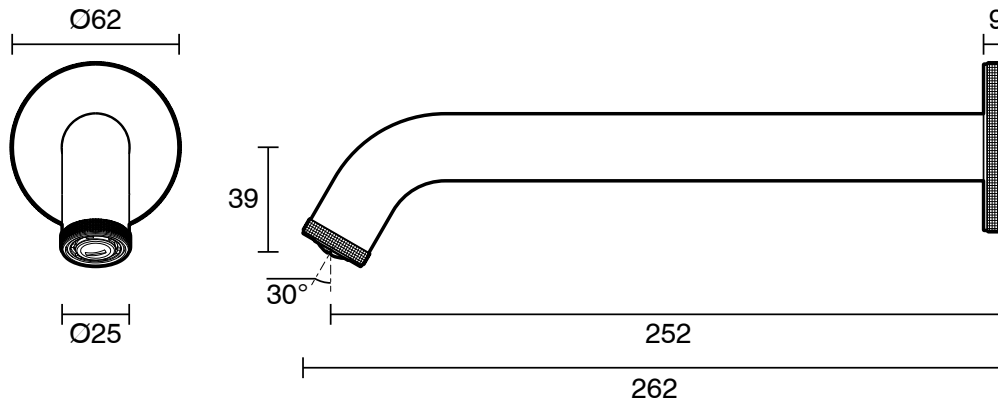

Milli

Milli Etch Wall Basin / Bath Outlet 250mm Brushed Gold (6 Star)

21867

SPECIFICATIONS	
Recommended Use	Domestic;Commercial;Hotel
Colour Finish	Brushed Gold
Primary Material	Lead Free Brass
Recommended Pressure Range	150 - 500 kPa as per AS3500
Max Continuous Working Pressure (kPa)	500
Max Continuous Working Temperature (deg C)	75
Min Continuous Working Temperature (deg C)	5
Hot Water Unit Suitability	Storage Tank;Continuous Flow
WARRANTY	
Warranty - Domestic Use (Years)	15
Spare Parts & Labour (Years)	1
<i>Please refer to Warranty Page for full Terms and Conditions</i>	