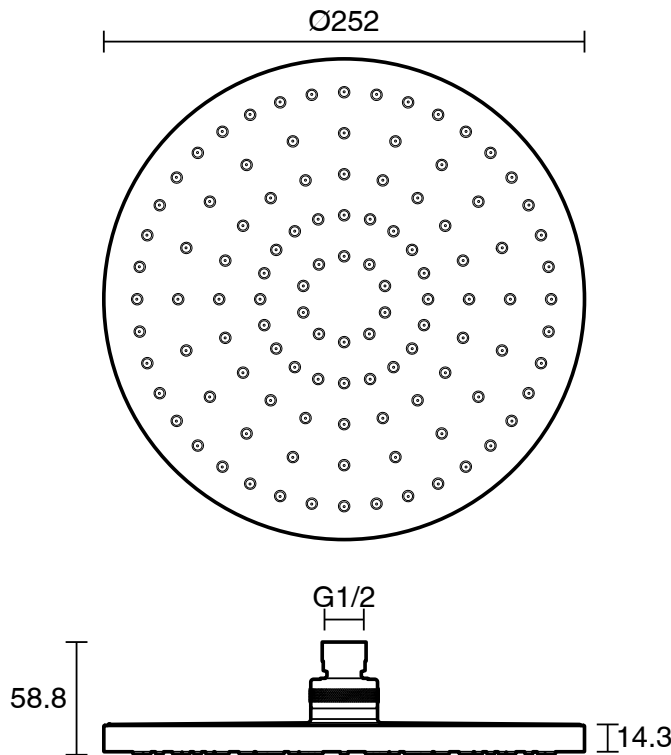

Roca Ona ABS Overhead Shower 250mm Matte White (3 Star)

15024

SPECIFICATIONS	
Recommended Use	Domestic;Commercial;Hotel
Colour Category	White
Colour Finish	Matte White
Max Continuous Working Pressure (kPa)	500
Max Continuous Working Temperature (deg C)	60
Hot Water Unit Suitability	Storage Tank;Continuous Flow
WARRANTY	
Warranty - Domestic Use (Years)	15
Spare Parts & Labour (Years)	1
<i>Please refer to Warranty Page for full Terms and Conditions</i>	