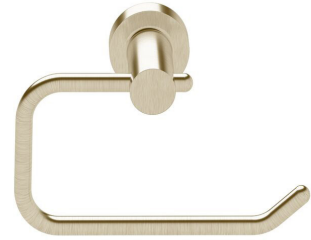

S U S S E X

Sussex Scala Toilet Roll Holder LUX PVD Brushed Platinum Gold

2268350

SPECIFICATIONS	
Recommended Use	Domestic;Hotel;Commercial
Colour Finish	Brushed Platinum Gold
Primary Material	Brass
WARRANTY	
Replacement Only - Domestic Use (Years)	15
Parts Replacement Only (Years)	15
<i>Please refer to Warranty Page for full Terms and Conditions</i>	