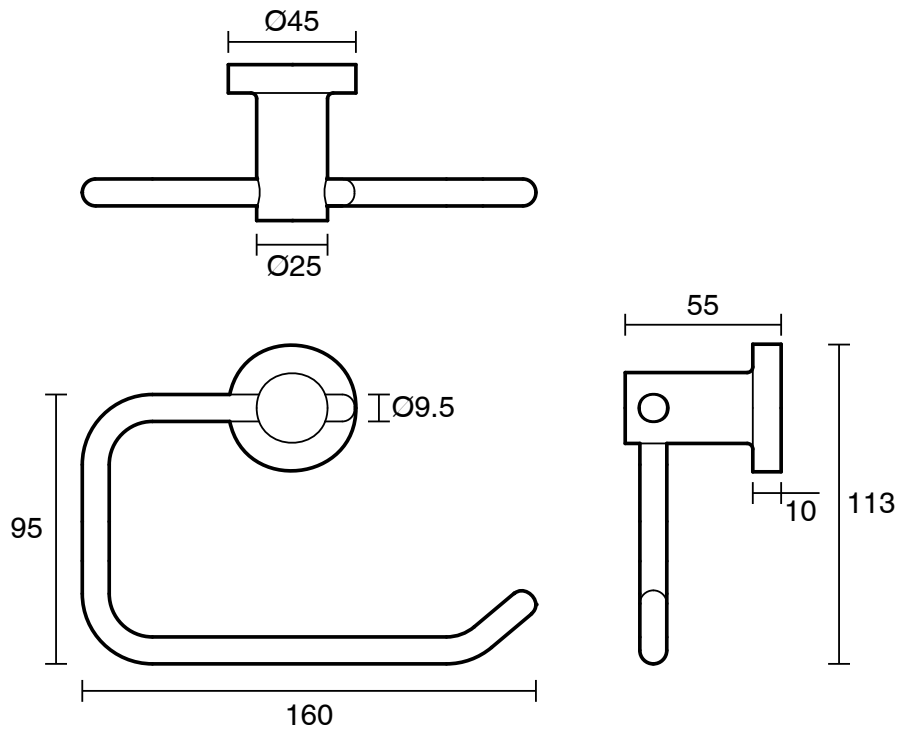

S U S S E X

Sussex Scala Toilet Roll Holder LUX PVD Brushed Platinum Gold

2268350

SPECIFICATIONS	
Recommended Use	Domestic;Hotel;Commercial
Colour Finish	Brushed Platinum Gold
Primary Material	Brass
WARRANTY	
Replacement Only - Domestic Use (Years)	15
Parts Replacement Only (Years)	15
<i>Please refer to Warranty Page for full Terms and Conditions</i>	

Disclaimer: Products in this specification manual must by regulation be installed by licensed and registered trade people. The manufacturer/distributor reserves the right to vary specifications or delete models from their range without prior notification. Dimensions are nominal measurements only. Dimensions and set-outs listed are correct at time of publication however the manufacturer/distributor takes no responsibility for printing errors.