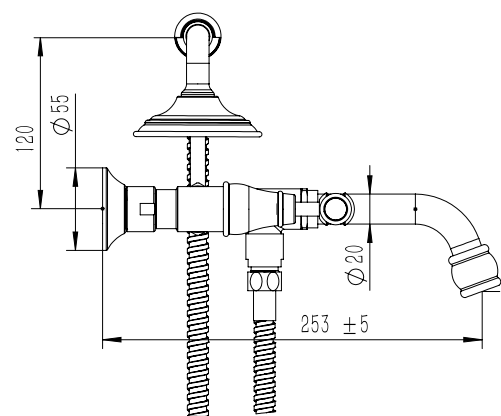

Milli Voir Wall Mounted Telephone Bath Set Lever with Porcelain Handles Brushed Nickel (3 Star)

2265479

SPECIFICATIONS

Recommended Use	Domestic, hotel and commercial
Colour	Brushed Nickel
Material	DR Brass
Recommended Pressure Range	150 - 500 kPa
Max Continuous Working Pressure	500 kPa
Max Continuous Working Temperature	80 deg C
Suitable for Storage Tank Hot Water	Yes
Suitable for Continuous Flow Hot Water	Yes
Suitable for Gravity Feed Hot Water	No

WARRANTY

Warranty - Domestic Use	15 Years
Spare Parts & Labour	12 Months

Please refer to Warranty Page for full Terms and Conditions

Dimensions are nominal measurements only.

CLEANING RECOMMENDATIONS:

We recommend the use of soapy water or approved cleaners. This product should not be cleaned with abrasive materials. Damage caused by any improper treatment is not covered by the product warranty. Refer to Warranty Conditions

Disclaimer: Products in this specification manual must by regulation be installed by licensed and registered trade people. The manufacturer/distributor reserves the right to vary specifications or delete models from their range without prior notification. Dimensions are nominal measurements only. Dimensions and set-outs listed are correct at time of publication however the manufacturer/distributor takes no responsibility for printing errors.

Published 01/06/2020

To see the complete Milli range go to www.reece.com.au