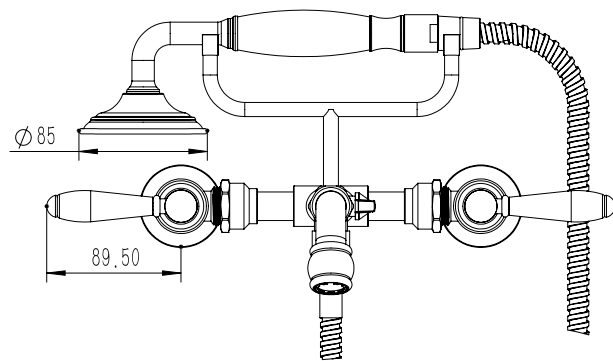

Milli Voir Wall Mounted Telephone Bath Set Lever with Porcelain Handles Brushed Nickel (3 Star)

2265479

SPECIFICATIONS

Recommended Use	Domestic, hotel and commercial
Colour	Brushed Nickel
Material	DR Brass
Recommended Pressure Range	150 - 500 kPa
Max Continuous Working Pressure	500 kPa
Max Continuous Working Temperature	80 deg C
Suitable for Storage Tank Hot Water	Yes
Suitable for Continuous Flow Hot Water	Yes
Suitable for Gravity Feed Hot Water	No

WARRANTY

Warranty - Domestic Use	15 Years
Spare Parts & Labour	12 Months

Please refer to Warranty Page for full Terms and Conditions

Dimensions are nominal measurements only.

CLEANING RECOMMENDATIONS:

We recommend the use of soapy water or approved cleaners. This product should not be cleaned with abrasive materials. Damage caused by any improper treatment is not covered by the product warranty. Refer to Warranty Conditions

Disclaimer: Products in this specification manual must by regulation be installed by licensed and registered trade people. The manufacturer/distributor reserves the right to vary specifications or delete models from their range without prior notification. Dimensions are nominal measurements only. Dimensions and set-outs listed are correct at time of publication however the manufacturer/distributor takes no responsibility for printing errors.

Published 01/06/2020

To see the complete Milli range go to www.reece.com.au