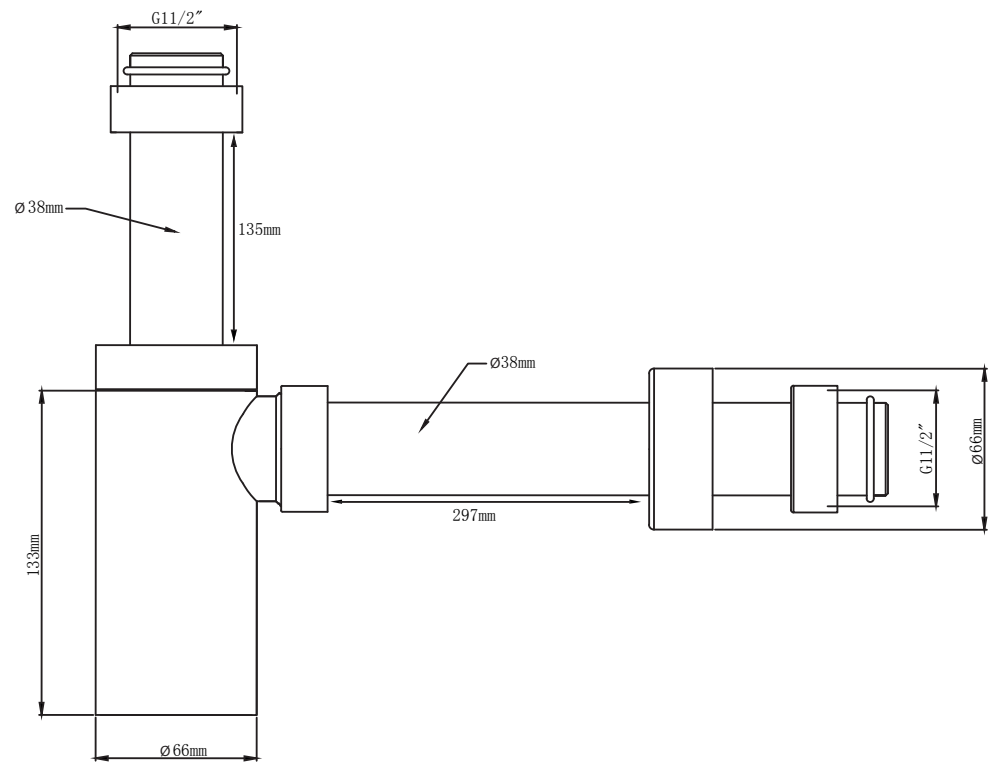

mizu

Mizu Drift Bottle Trap 40mm Chrome

2262546

SPECIFICATIONS

Recommended Use	Domestic, Hotel & Commercial
Colour	Chrome
Material	Brass

WARRANTY

Replacement Only - Domestic Use	12 Months

Please refer to Warranty Page for full Terms and Conditions

Dimensions are nominal measurements only.

CLEANING RECOMMENDATIONS:

We recommend the use of soapy water or approved cleaners. This product should not be cleaned with abrasive materials. Damage caused by any improper treatment is not covered by the product warranty - Refer to Warranty Conditions.

Disclaimer: Products in this specification manual must by regulation be installed by licensed and registered trade people. The manufacturer/distributor reserves the right to vary specifications or delete models from their range without prior notification. Dimensions are nominal measurements only. Dimensions and set-outs listed are correct at time of publication however the manufacturer/distributor takes no responsibility for printing errors.

Published 14/12/2021

To see the complete Mizu range go to www.reece.com.au