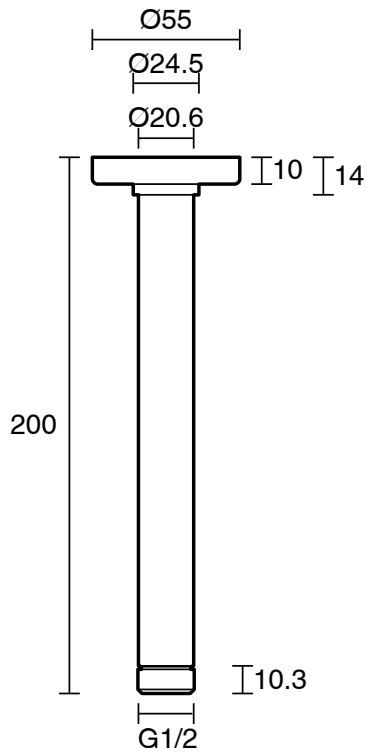

Roca Ona Ceiling Shower Arm 200mm Matte Black

14957

SPECIFICATIONS	
Recommended Use	Domestic;Commercial;Hotel
Colour Category	Black
Colour Finish	Matte Black
Max Continuous Working Pressure (kPa)	500
Max Continuous Working Temperature (deg C)	60
Hot Water Unit Suitability	Storage Tank;Continuous Flow
WARRANTY	
Warranty - Domestic Use (Years)	15
Spare Parts & Labour (Years)	1
<i>Please refer to Warranty Page for full Terms and Conditions</i>	

Disclaimer: Products in this specification manual must by regulation be installed by licensed and registered trade people. The manufacturer/distributor reserves the right to vary specifications or delete models from their range without prior notification. Dimensions are nominal measurements only. Dimensions and set-outs listed are correct at time of publication however the manufacturer/distributor takes no responsibility for printing errors.