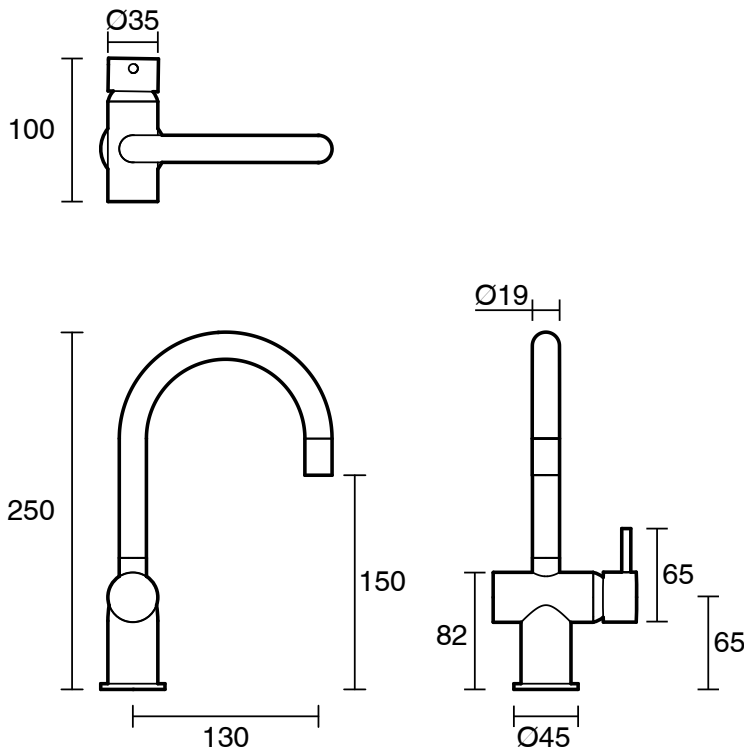

# SUSSEX

**Sussex Scala Mini Basin / Sink Mixer Tap Small Curved Spout Right Hand  
LUX PVD Brushed Oyster Nickel (5 Star)  
2267074**

SPECIFICATIONS	
Recommended Use	Residential;Commercial
Colour Finish	Brushed Oyster Nickel
Primary Material	Brass
Recommended Pressure Range	150 - 500 kPa as per AS3500
Max Continuous Working Temperature (deg C)	65
Min Continuous Working Temperature (deg C)	1
WARRANTY	
Residential Use (Years)	40
Commercial Use (Years)	10
<i>Please refer to Sussex Warranty page for full Terms and Conditions</i>	

**Disclaimer:** Products in this specification manual must by regulation be installed by licensed and registered trade people. The manufacturer/distributor reserves the right to vary specifications or delete models from their range without prior notification. Dimensions are nominal measurements only. Dimensions and set-outs listed are correct at time of publication however the manufacturer/distributor takes no responsibility for printing errors.