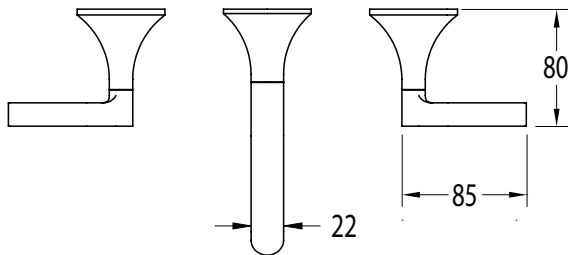

Milli Oria Wall Bath Set 165mm PVD Brushed Nickel

2265603

SPECIFICATIONS

Recommended Use	Domestic, Hotel & Commercial
Colour	Nickel
Finish	Brushed
Material	Brass
Recommended Pressure Range	250-500kPa
Maximum Continuous Working Temperature	65 deg C
Suitable for Storage Tank Hot Water	Yes
Suitable for Continuous Flow Hot Water	Yes
Suitable for Gravity Feed Hot Water	No

WARRANTY

Warranty - Domestic Use	15 Years
Spare Parts & Labour	12 Months

Please refer to Warranty Page for full Terms and Conditions

Dimensions are nominal measurements only.

CLEANING RECOMMENDATIONS:

We recommend the use of soapy water or approved cleaners. This product should not be cleaned with abrasive materials. Damage caused by any improper treatment is not covered by the product warranty. Refer to Warranty Conditions

Disclaimer: Products in this specification manual must by regulation be installed by licensed and registered trade people. The manufacturer/distributor reserves the right to vary specifications or delete models from their range without prior notification. Dimensions are nominal measurements only. Dimensions and set-outs listed are correct at time of publication however the manufacturer/distributor takes no responsibility for printing errors.

Published 02/07/2021

To see the complete Milli range go to www.reece.com.au