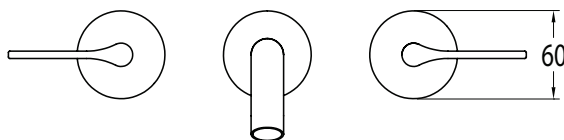

Dimensions are nominal measurements only.

CLEANING RECOMMENDATIONS:

We recommend the use of soapy water or approved cleaners. This product should not be cleaned with abrasive materials. Damage caused by any improper treatment is not covered by the product warranty. Refer to Warranty Conditions

Disclaimer: Products in this specification manual must by regulation be installed by licensed and registered trade people. The manufacturer/distributor reserves the right to vary specifications or delete models from their range without prior notification. Dimensions are nominal measurements only. Dimensions and set-outs listed are correct at time of publication however the manufacturer/distributor takes no responsibility for printing errors.

Published 02/07/2021

To see the complete Milli range go to www.reece.com.au