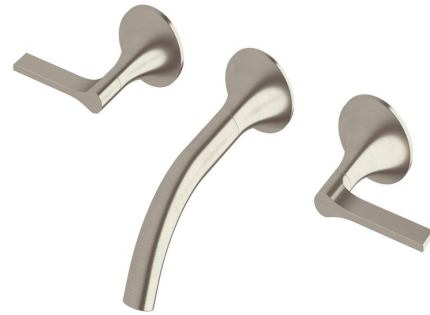

Milli Oria Wall Bath Set 165mm PVD Brushed Nickel

2265603

SPECIFICATIONS

Recommended Use	Domestic, Hotel & Commercial
Colour	Nickel
Finish	Brushed
Material	Brass
Recommended Pressure Range	250-500kPa
Maximum Continuous Working Temperature	65 deg C
Suitable for Storage Tank Hot Water	Yes
Suitable for Continuous Flow Hot Water	Yes
Suitable for Gravity Feed Hot Water	No

WARRANTY

Warranty - Domestic Use	15 Years
Spare Parts & Labour	12 Months

Please refer to Warranty Page for full Terms and Conditions

Dimensions are nominal measurements only.

CLEANING RECOMMENDATIONS:

We recommend the use of soapy water or approved cleaners. This product should not be cleaned with abrasive materials. Damage caused by any improper treatment is not covered by the product warranty. Refer to Warranty Conditions

Disclaimer: Products in this specification manual must by regulation be installed by licensed and registered trade people. The manufacturer/distributor reserves the right to vary specifications or delete models from their range without prior notification. Dimensions are nominal measurements only. Dimensions and set-outs listed are correct at time of publication however the manufacturer/distributor takes no responsibility for printing errors.

Published 02/07/2021

To see the complete Milli range go to www.reece.com.au