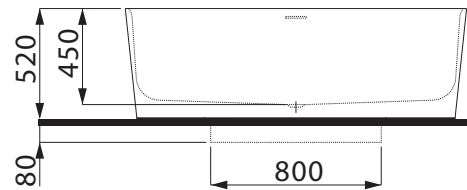

LAUFEN Val Freestanding Bath with Overflow 1600x750 White

9510106

SPECIFICATIONS

Recommended Use	Domestic, Hotel & Commercial
Material	Sentec Solid Surface
Colour	White
Capacity	275 ltr
Weight	105 kg
Overflow Configuration	Overflow
Plug & Waste	Sold Separately

WARRANTY

Warranty - Domestic Use	15 Years
Spare Parts & Labour	12 Months

Please refer to Warranty Page for full Terms and Conditions

Dimensions are nominal measurements only.

CLEANING RECOMMENDATIONS:

We recommend the use of soapy water or approved cleaners. This product should not be cleaned with abrasive materials. Damage caused by any improper treatment is not covered by the product warranty. Refer to Warranty Conditions

Disclaimer: Products in this specification manual must by regulation be installed by licensed and registered trade people. The manufacturer/distributor reserves the right to vary specifications or delete models from their range without prior notification. Dimensions are nominal measurements only. Dimensions and set-outs listed are correct at time of publication however the manufacturer/distributor takes no responsibility for printing errors.

Published 06/10/2020

To see the complete LAUFEN range go to www.reece.com.au