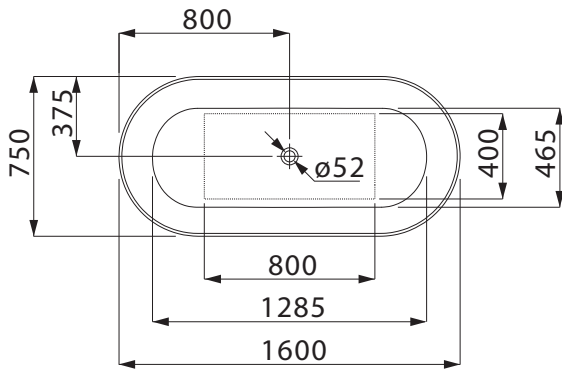

LAUFEN Val Freestanding Bath with Overflow 1600x750 White

9510106

SPECIFICATIONS

Recommended Use	Domestic, Hotel & Commercial
Material	Sentec Solid Surface
Colour	White
Capacity	275 ltr
Weight	105 kg
Overflow Configuration	Overflow
Plug & Waste	Sold Separately

WARRANTY

Warranty - Domestic Use	15 Years
Spare Parts & Labour	12 Months

Please refer to Warranty Page for full Terms and Conditions

Dimensions are nominal measurements only.

CLEANING RECOMMENDATIONS:

We recommend the use of soapy water or approved cleaners. This product should not be cleaned with abrasive materials. Damage caused by any improper treatment is not covered by the product warranty. Refer to Warranty Conditions

Disclaimer: Products in this specification manual must by regulation be installed by licensed and registered trade people. The manufacturer/distributor reserves the right to vary specifications or delete models from their range without prior notification. Dimensions are nominal measurements only. Dimensions and set-outs listed are correct at time of publication however the manufacturer/distributor takes no responsibility for printing errors.

Published 06/10/2020

To see the complete LAUFEN range go to www.reece.com.au