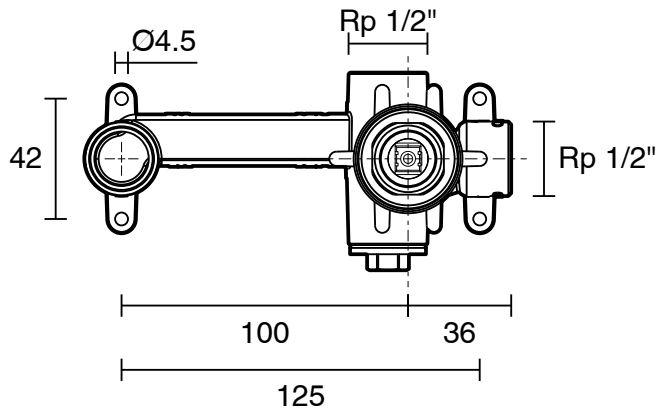

Roca Ona Wall Basin/Bath Mix Set Inwall Body Matte Black

13708

SPECIFICATIONS

Recommended Use	Domestic;Commercial;Hotel
Colour Category	Black
Colour Finish	Matte Black
Max Continuous Working Pressure (kPa)	500
Max Continuous Working Temperature (deg C)	65
Hot Water Unit Suitability	Storage Tank;Continuous Flow

WARRANTY

Warranty - Domestic Use (Years)	15
Spare Parts & Labour (Years)	1

Please refer to Warranty Page for full Terms and Conditions

Dimensions are nominal measurements only.

CLEANING RECOMMENDATIONS:

We recommend the use of soapy water or approved cleaners. This product should not be cleaned with abrasive materials. Damage caused by any improper treatment is not covered by the product warranty. Refer to Warranty Conditions

Disclaimer: Products in this specification manual must by regulation be installed by licensed and registered trade people. The manufacturer/distributor reserves the right to vary specifications or delete models from their range without prior notification. Dimensions are nominal measurements only. Dimensions and set-outs listed are correct at time of publication however the manufacturer/distributor takes no responsibility for printing errors.

Published 08/11/2024

To see the complete Roca range go to www.reece.com.au