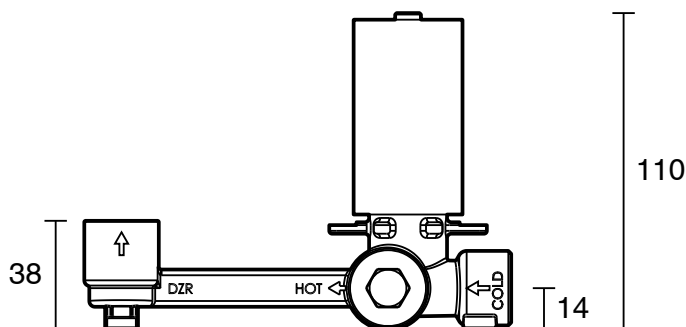

Roca Ona Wall Basin/Bath Mix Set Inwall Body Matte Black

13708

SPECIFICATIONS

Recommended Use	Domestic;Commercial;Hotel
Colour Category	Black
Colour Finish	Matte Black
Max Continuous Working Pressure (kPa)	500
Max Continuous Working Temperature (deg C)	65
Hot Water Unit Suitability	Storage Tank;Continuous Flow

WARRANTY

Warranty - Domestic Use (Years)	15
Spare Parts & Labour (Years)	1

Please refer to Warranty Page for full Terms and Conditions

Dimensions are nominal measurements only.

CLEANING RECOMMENDATIONS:

We recommend the use of soapy water or approved cleaners. This product should not be cleaned with abrasive materials. Damage caused by any improper treatment is not covered by the product warranty. Refer to Warranty Conditions

Disclaimer: Products in this specification manual must by regulation be installed by licensed and registered trade people. The manufacturer/distributor reserves the right to vary specifications or delete models from their range without prior notification. Dimensions are nominal measurements only. Dimensions and set-outs listed are correct at time of publication however the manufacturer/distributor takes no responsibility for printing errors.

Published 08/11/2024

To see the complete Roca range go to www.reece.com.au