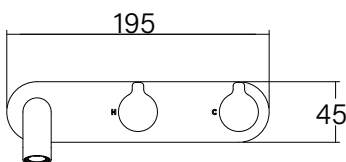

Dimensions are nominal measurements only.

CLEANING RECOMMENDATIONS:

We recommend the use of soapy water or approved cleaners. This product should not be cleaned with abrasive materials. Damage caused by any improper treatment is not covered by the product warranty. Refer to Warranty Conditions

Disclaimer: Products in this specification manual must by regulation be installed by licensed and registered trade people. The manufacturer/distributor reserves the right to vary specifications or delete models from their range without prior notification. Dimensions are nominal measurements only. Dimensions and set-outs listed are correct at time of publication however the manufacturer/distributor takes no responsibility for printing errors.

Published 11/02/2026