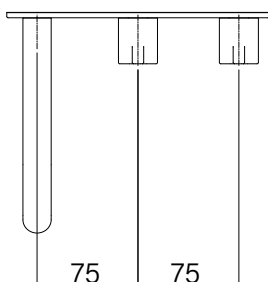

Dimensions are nominal measurements only.

CLEANING RECOMMENDATIONS:

We recommend the use of soapy water or approved cleaners. This product should not be cleaned with abrasive materials. Damage caused by any improper treatment is not covered by the product warranty. Refer to Warranty Conditions

Disclaimer: Products in this specification manual must by regulation be installed by licensed and registered trade people. The manufacturer/distributor reserves the right to vary specifications or delete models from their range without prior notification. Dimensions are nominal measurements only. Dimensions and set-outs listed are correct at time of publication however the manufacturer/distributor takes no responsibility for printing errors.

Published 11/02/2026