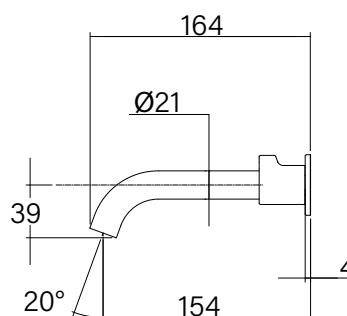

**Faucet Strommen Vara Wall Basin / Bath Hostess Tap System Right Hand 150mm Trimset
Brushed Graphite (6 Star) Lead Free
40210**

SPECIFICATIONS

Recommended Use	Domestic; Commercial; Hotel
Colour Finish	Brushed Graphite
Primary Material	DR Brass
Recommended Pressure Range	300 - 500 kPa
Max Continuous Working Temperature (deg C)	65
Min Continuous Working Temperature (deg C)	5
Hot Water Unit Suitability	Storage Tank, Continuous Flow

WARRANTY

Warranty - Domestic Use (Years)	40
Spare Parts & Labour (Years)	10

Please refer to Warranty Page for full Terms and Conditions

Dimensions are nominal measurements only.

CLEANING RECOMMENDATIONS:

We recommend the use of soapy water or approved cleaners. This product should not be cleaned with abrasive materials. Damage caused by any improper treatment is not covered by the product warranty. Refer to Warranty Conditions

Disclaimer: Products in this specification manual must by regulation be installed by licensed and registered trade people. The manufacturer/distributor reserves the right to vary specifications or delete models from their range without prior notification. Dimensions are nominal measurements only. Dimensions and set-outs listed are correct at time of publication however the manufacturer/distributor takes no responsibility for printing errors.

Published 11/02/2026