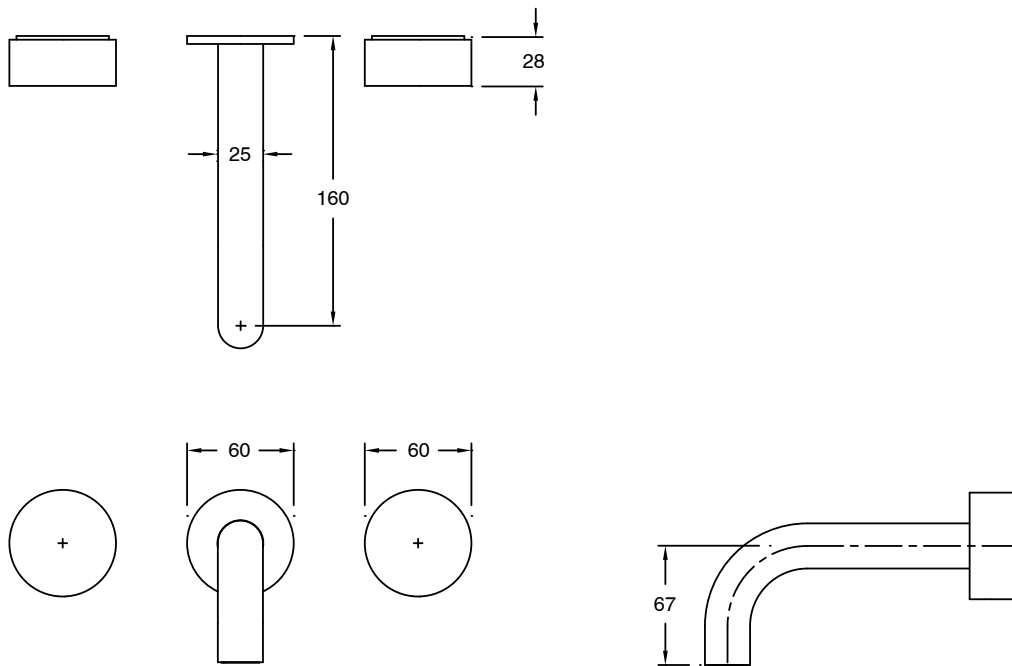

## Sussex Pure Bath Set 160mm PVD Brushed Nickel

9511576

SPECIFICATIONS	
Recommended Use	Residential;Commercial
Colour Finish	Brushed Nickel
Primary Material	DR Brass
Recommended Pressure Range	150 - 500 kPa as per AS3500
Max Continuous Working Temperature (deg C)	65
Min Continuous Working Temperature (deg C)	1
WARRANTY	
Residential Use (Years)	40
Commercial Use (Years)	10
<i>Please refer to Sussex Warranty page for full Terms and Conditions</i>	

Dimensions are nominal measurements only.