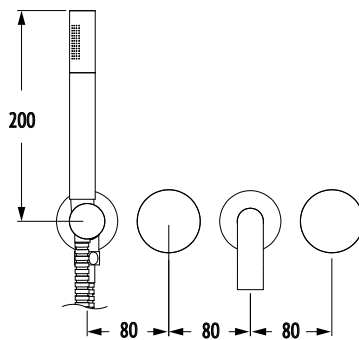

## Milli Pure Progressive Bath Mixer System with Handshower 200mm and Linear Textured Handle (3\*)

SPECIFICATIONS	
Recommended Use	Domestic, Commercial, Hotel
Colour Variations	Chrome, Matte Black, Brushed Nickel, Brushed Gunmetal
Recommended Pressure Range	300 - 500Kpa
Max Continuous Working Pressure	500Kpa
Max Continuous Working Temperature	65 deg. C
Suitable for Storage Tank Hot Water	Yes
Suitable for Continuous Flow Hot Water	Yes
Suitable for Gravity Feed Hot Water	No
WARRANTY	
Warranty - Domestic Use	15 Years
Spare Parts	1 Year
Labour	1 Year

Please refer to Warranty Page for full Terms and Conditions

Dimensions are nominal measurements only.

**Disclaimer:** Products in this specification manual must by regulation be installed by licensed and registered trade people. The manufacturer/distributor reserves the right to vary specifications or delete models from their range without prior notification. Dimensions are nominal measurements only. Dimensions and set-outs listed are correct at time of publication however the manufacturer/distributor takes no responsibility for printing errors.