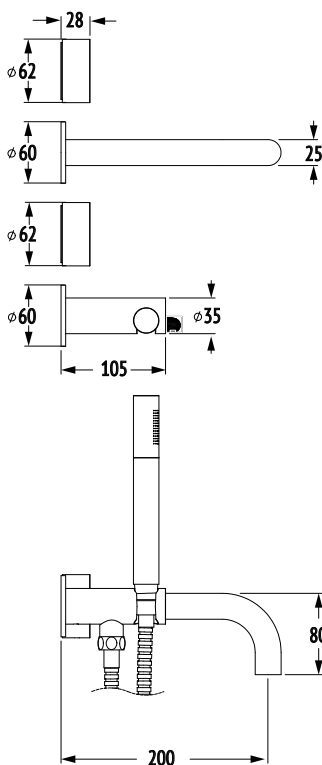

## Milli Pure Progressive Bath Mixer System with Handshower 200mm and Linear Textured Handle (3\*)

SPECIFICATIONS	
Recommended Use	Domestic, Commercial, Hotel
Colour Variations	Chrome, Matte Black, Brushed Nickel, Brushed Gunmetal
Recommended Pressure Range	300 - 500Kpa
Max Continuous Working Pressure	500Kpa
Max Continuous Working Temperature	65 deg. C
Suitable for Storage Tank Hot Water	Yes
Suitable for Continuous Flow Hot Water	Yes
Suitable for Gravity Feed Hot Water	No
WARRANTY	
Warranty - Domestic Use	15 Years
Spare Parts	1 Year
Labour	1 Year

Please refer to Warranty Page for full Terms and Conditions

Dimensions are nominal measurements only.

**Disclaimer:** Products in this specification manual must by regulation be installed by licensed and registered trade people. The manufacturer/distributor reserves the right to vary specifications or delete models from their range without prior notification. Dimensions are nominal measurements only. Dimensions and set-outs listed are correct at time of publication however the manufacturer/distributor takes no responsibility for printing errors.