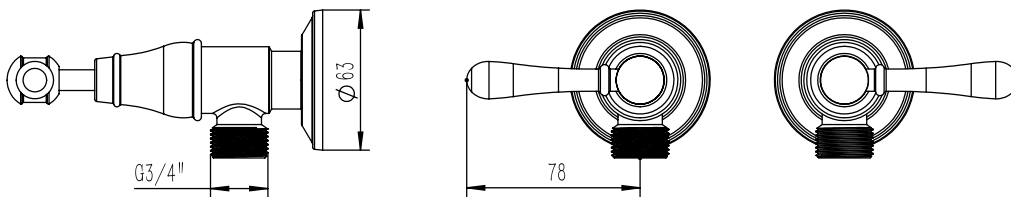

Milli Voir Washing Machine Stops Lever Brushed Gold

2266247

SPECIFICATIONS

Recommended Use	Domestic, Hotel & Commercial
Colour	Brushed Gold
Material	DR Brass
Recommended Pressure Range	150 - 500 kPa
Maximum Continuous Working Temperature	80 deg C
Suitable for Storage Tank Hot Water	Yes
Suitable for Continuous Flow Hot Water	Yes
Suitable for Gravity Feed Hot Water	No

WARRANTY

Warranty - Domestic Use	15 Years
Spare Parts & Labour	12 Months

Please refer to Warranty Page for full Terms and Conditions

Dimensions are nominal measurements only.

CLEANING RECOMMENDATIONS:

We recommend the use of soapy water or approved cleaners. This product should not be cleaned with abrasive materials. Damage caused by any improper treatment is not covered by the product warranty. Refer to Warranty Conditions

Disclaimer: Products in this specification manual must by regulation be installed by licensed and registered trade people. The manufacturer/distributor reserves the right to vary specifications or delete models from their range without prior notification. Dimensions are nominal measurements only. Dimensions and set-outs listed are correct at time of publication however the manufacturer/distributor takes no responsibility for printing errors.

Published 12/10/2023

To see the complete Milli range go to www.reece.com.au