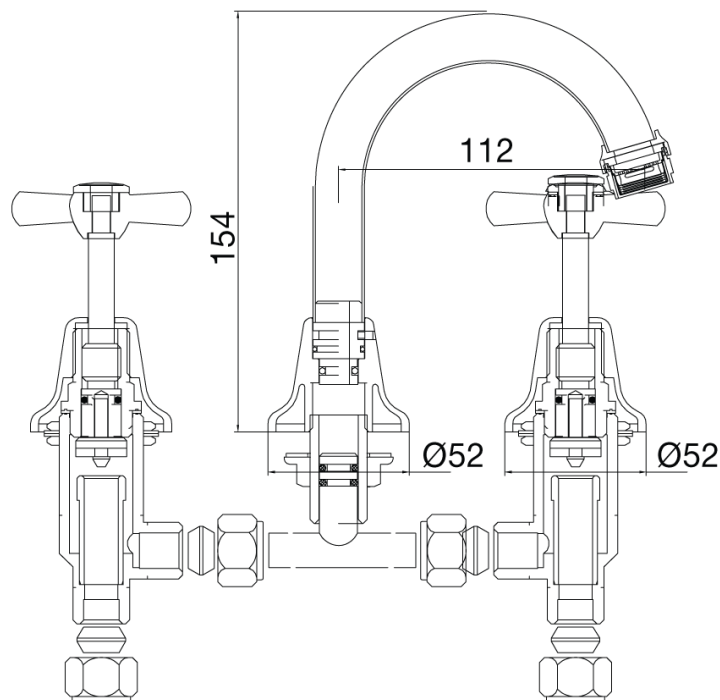

Posh Bristol Basin Set Swivel Chrome (4 Star)

9502195

SPECIFICATIONS

Recommended Use	Domestic;Hotel;Commercial
Colour Finish	Polished Chrome
Primary Material	DR Brass
Recommended Pressure Range	150 - 500 kPa as per AS3500
Max Continuous Working Temperature (deg C)	80
Min Continuous Working Temperature (deg C)	5
Hot Water Unit Suitability	Storage Tank;Continuous Flow

WARRANTY

Warranty - Domestic Use (Years)	10
Spare Parts & Labour (Years)	1

Please refer to Warranty Page for full Terms and Conditions

Dimensions are nominal measurements only.

CLEANING RECOMMENDATIONS:

We recommend the use of soapy water or approved cleaners. This product should not be cleaned with abrasive materials. Damage caused by any improper treatment is not covered by the product warranty. Refer to Warranty Conditions

Disclaimer: Products in this specification manual must by regulation be installed by licensed and registered trade people. The manufacturer/distributor reserves the right to vary specifications or delete models from their range without prior notification. Dimensions are nominal measurements only. Dimensions and set-outs listed are correct at time of publication however the manufacturer/distributor takes no responsibility for printing errors.

Published 27/03/2025

To see the complete Posh range go to www.reece.com.au