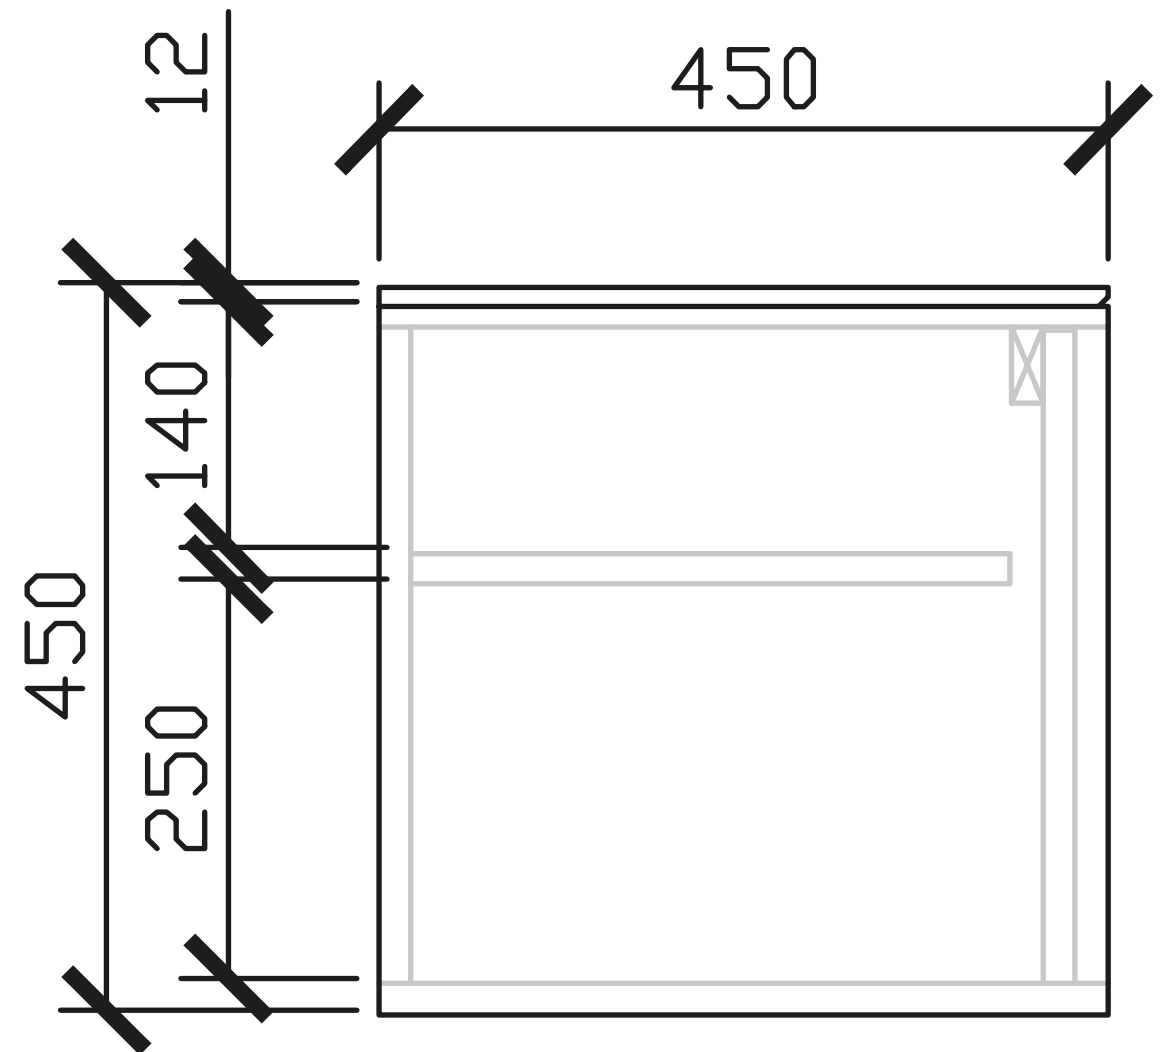

600W x 450D x 450H

INTERNAL VIEW for all size

SIDE VIEW for all sizes