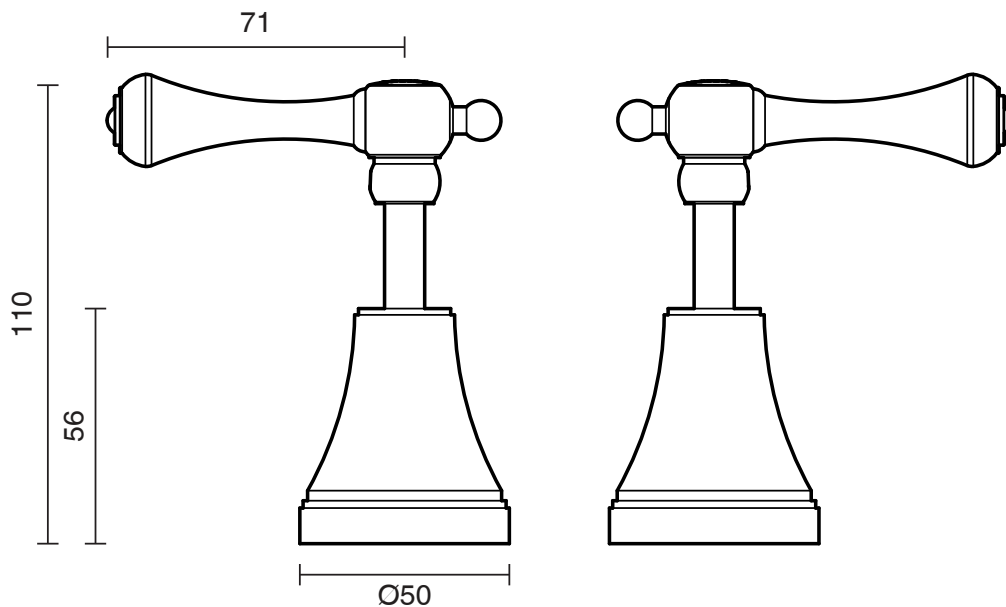

KADO

Kado Era Basin Top Assemblies Lever Handle Brass Gold

2263692

SPECIFICATIONS

Recommended Use	Domestic, Hotel & Commercial
Colour	Brass Gold
Finish	Polished
Material	DR Brass
Recommended Pressure Range	150 - 500 kPa
Maximum Continuous Working Temperature	80 deg C
Suitable for Storage Tank Hot Water	Yes
Suitable for Continuous Flow Hot Water	Yes
Suitable for Gravity Feed Hot Water	No

WARRANTY

Warranty - Domestic Use	10 Years
Spare Parts & Labour	12 Months

Please refer to Warranty Page for full Terms and Conditions

Dimensions are nominal measurements only.

CLEANING RECOMMENDATIONS:

We recommend the use of soapy water or approved cleaners. This product should not be cleaned with abrasive materials. Damage caused by any improper treatment is not covered by the product warranty. Refer to Warranty Conditions

Disclaimer: Products in this specification manual must by regulation be installed by licensed and registered trade people. The manufacturer/distributor reserves the right to vary specifications or delete models from their range without prior notification. Dimensions are nominal measurements only. Dimensions and set-outs listed are correct at time of publication however the manufacturer/distributor takes no responsibility for printing errors.

Published 12/10/2023

To see the complete Kado range go to www.reece.com.au