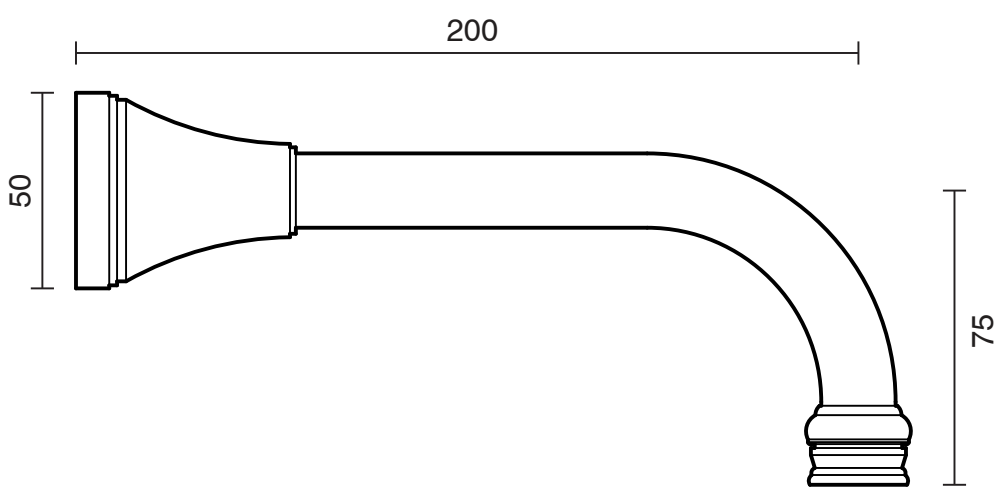

## Kado Era Wall Bath Outlet 200mm Matte Black

2263731

SPECIFICATIONS	
Recommended Use	Domestic, Hotel & Commercial
Colour	Matte Black
Finish	Matte
Material	DR Brass
Recommended Pressure Range	150 - 500 kPa
Maximum Continuous Working Temperature	80 deg C
Suitable for Storage Tank Hot Water	Yes
Suitable for Continuous Flow Hot Water	Yes
Suitable for Gravity Feed Hot Water	No
WARRANTY	
Warranty - Domestic Use	10 Years
Spare Parts & Labour	12 Months
<i>Please refer to Warranty Page for full Terms and Conditions</i>	