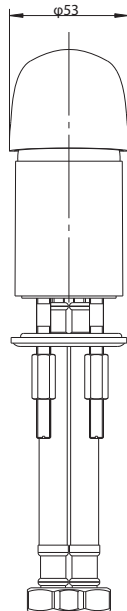

## Posh Bristol MK2 Basin Mixers

Posh Bristol MK2 Basin Mixer

Posh Bristol MK2 Pressure Balancing Basin Mixer

**Disclaimer:** Products in this specification manual must by regulation be installed by licensed and registered trade people. The manufacturer/distributor reserves the right to vary specifications or delete models from their range without prior notification. Dimensions are nominal measurements only. Dimensions and set-outs listed are correct at time of publication however the manufacturer/distributor takes no responsibility for printing errors.

Published 01/10/2018

To see the complete Posh range go to [www.reece.com.au/search](http://www.reece.com.au/search)

**WaterMark**  
AS/NZS 3718  
WM 022094