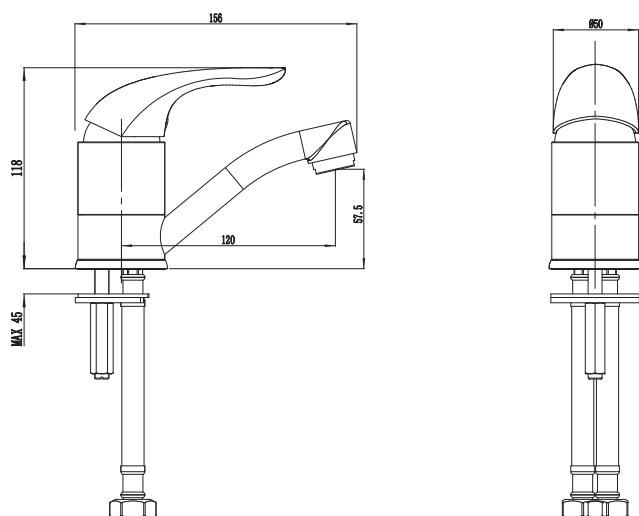

Posh Bristol MK2 Basin Mixers

Posh Bristol MK2 Swivel Basin Mixer