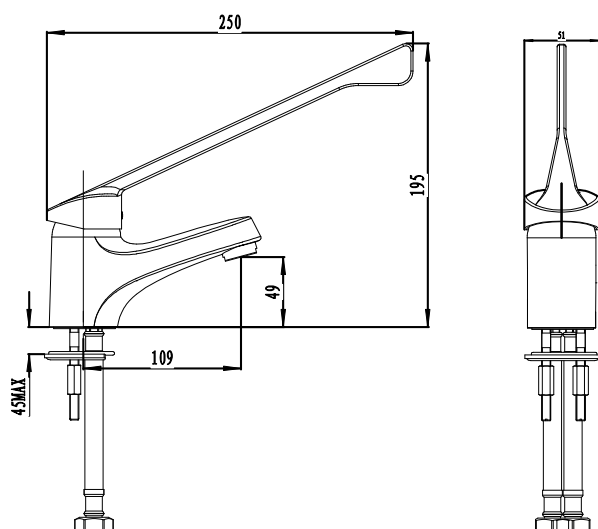

Posh Bristol MK2 Extended Lever Basin Mixer

SPECIFICATIONS

Recommended use	Domestic, hotel and commercial
Colour availability	Chrome
Pressure rating	Maximum continuous operating pressure 1000kPa. For best performance and longer life we recommend 150-500kPa. Hot and cold water inlet pressure should be equal. Pressure Balancing Mixers Minimum operating pressure 50kPa
Temperature rating	Maximum continuous working temperature 80°C
Suitable Hot Water Units	Storage tank: Yes Continuous Flow: Yes Gravity Feed: Not recommended
Water Efficiency	4 Star Flow Rate: 7.5 L/min
Standards	AS/NZS 3718

CLEANING RECOMMENDATIONS

We recommend the use of soapy water or approved cleaners.

This product should not be cleaned with abrasive materials.

Damage caused by any improper treatment is not covered by the product warranty - refer to Warranty document.

Disclaimer: Products in this specification manual must by regulation be installed by licensed and registered trade people. The manufacturer/distributor reserves the right to vary specifications or delete models from their range without prior notification. Dimensions are nominal measurements only. Dimensions and set-outs listed are correct at time of publication however the manufacturer/distributor takes no responsibility for printing errors.

Published 01/10/2018

To see the complete Posh range go to
www.reece.com.au/search

WaterMark
AS/NZS 3718
WM 022094

reece