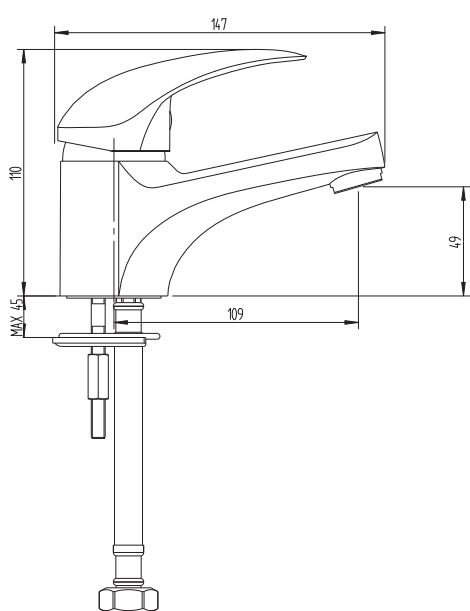

## Posh Bristol MK2 Basin Mixers

Posh Bristol MK2 Basin Mixer

Posh Bristol MK2 Pressure Balancing Basin Mixer

**Disclaimer:** Products in this specification manual must by regulation be installed by licensed and registered trade people. The manufacturer/distributor reserves the right to vary specifications or delete models from their range without prior notification. Dimensions are nominal measurements only. Dimensions and set-outs listed are correct at time of publication however the manufacturer/distributor takes no responsibility for printing errors.