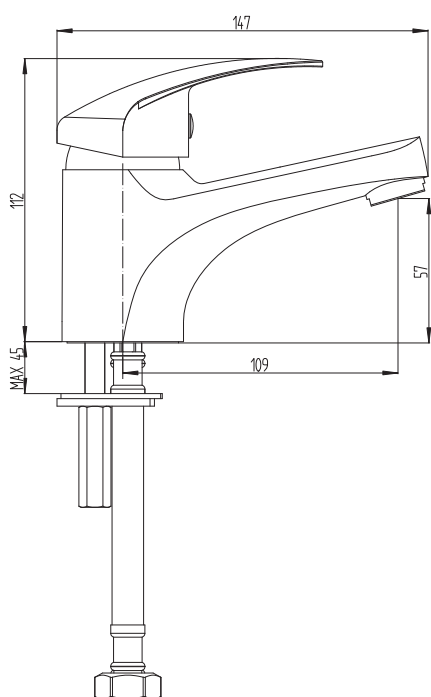

## Posh Bristol MK2 Basin Mixers

Posh Bristol MK2 Basin Mixer

Posh Bristol MK2 Pressure Balancing Basin Mixer

**Disclaimer:** Products in this specification manual must by regulation be installed by licensed and registered trade people. The manufacturer/distributor reserves the right to vary specifications or delete models from their range without prior notification. Dimensions are nominal measurements only. Dimensions and set-outs listed are correct at time of publication however the manufacturer/distributor takes no responsibility for printing errors.