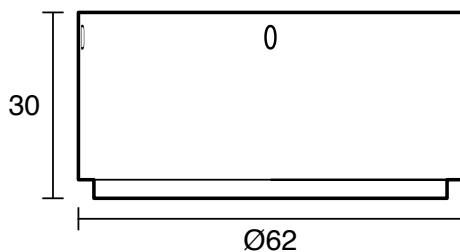

SUSSEX

Sussex Pure Elemental Progressive Top Mount Hob Mixer PVD Brushed Bronze Lead Free

43784

SPECIFICATIONS	
Recommended Use	Residential;Commercial
Colour Finish	Brushed Bronze
Primary Material	Lead Free Brass
Recommended Pressure Range	150 - 500 kPa as per AS3500
Max Continuous Working Temperature (deg C)	65
Min Continuous Working Temperature (deg C)	1
WARRANTY	
Residential Use (Years)	40
Commercial Use (Years)	10
<i>Please refer to Sussex Warranty page for full Terms and Conditions</i>	