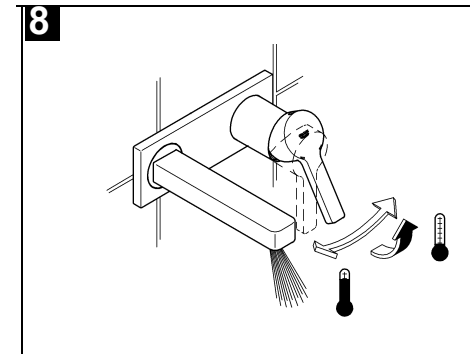

LINEARE
WALL BATH TRIMSET 215MM
MODEL #23444005

Pure Freude
an Wasser

Product Specifications

Product Description:

Lineare
Two-Hole Wall Bath Mixer Trimset
M-Size

Wall mounted
Without Concealed Body
Concealed Inwall Body for final installation 32635000

GROHE StarLight® chrome finish
GROHE AquaGuide® Adjustable Masseur (Aerator)

Center distance 110 mm
Projection 215 mm

Installation instructions

Installation Instructions

Flush piping system prior and after installation of fitting thoroughly!

Installation

1. Screw on cap (A), see Fig. [3].
2. Determine dimension "Y" from the leading edge of built-in fitting housing to face of tiles, see Fig. [4].
3. Crosscut connection nipple (B) in such a way, that the installation dimension is "Y" + 24mm.
4. Using an 12mm allen key, screw connection nipple (B) into the built-in fitting housing until the installation dimension is 10mm. Tighten spout (C) from above using an 2,5mm allen key, see Fig. [5].
5. Grease seal (D1) and push on escutcheon (D), see Fig. [6].
6. Attach insulating insert (E) and secure with screw (F), see Fig. [7].
7. Attach lever (G), secure by tightening the loosely fitted set screw (H) using an 3mm allen key and insert plug (I).
If the escutcheon will not slide far enough onto the cap, you must additionally install an extension (see replacement parts)