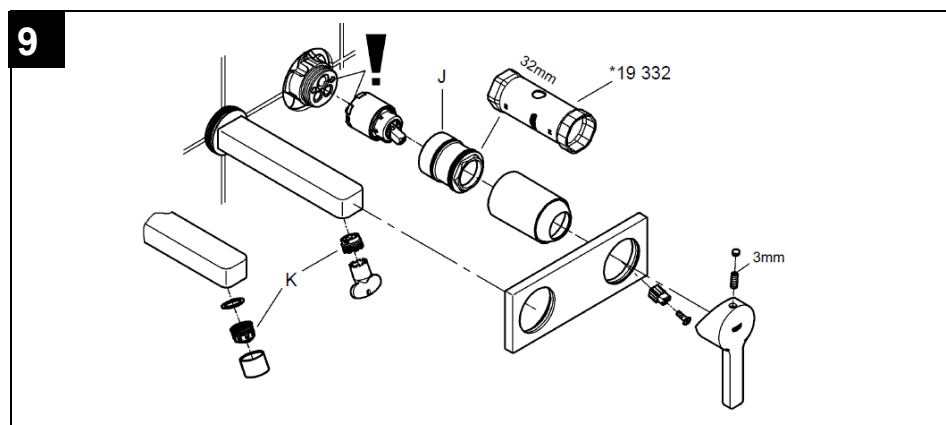

LINEARE
WALL BATH TRIMSET 215MM
MODEL #23444005

Pure Freude
an Wasser

Product Specifications

Product Description:

Lineare
Two-Hole Wall Bath Mixer Trimset
M-Size

Wall mounted
Without Concealed Body
Concealed Inwall Body for final installation 32635000

GROHE StarLight® chrome finish
GROHE AquaGuide® Adjustable Masseur (Aerator)

Center distance 110 mm
Projection 215 mm

Installation instructions

Installation Instructions

Flush piping system prior and after installation of fitting thoroughly!

Installation and connection, see Figs [1] to [9]. Refer to the dimensional drawing above. For installation with 32635000 concealed in-wall body. **PLEASE NOTE** face of noggins need to be positioned a minimum of 45mm & a maximum of 75mm from where the finished wall surface will end up.

Installation

1. Screw on cap (A), see Fig. [3].
2. Determine dimension "Y" from the leading edge of built-in fitting housing to face of tiles, see Fig. [4].
3. Crosscut connection nipple (B) in such a way, that the installation dimension is "Y" + 24mm.
4. Using an 12mm allen key, screw connection nipple (B) into the built-in fitting housing until the installation dimension is 10mm. Tighten spout (C) from above using an 2,5mm allen key, see Fig. [5].
5. Grease seal (D1) and push on escutcheon (D), see Fig. [6].
6. Attach insulating insert (E) and secure with screw (F), see Fig. [7].
7. Attach lever (G), secure by tightening the loosely fitted set screw (H) using an 3mm allen key and insert plug (I).
If the escutcheon will not slide far enough onto the cap, you must additionally install an extension (see replacement parts)