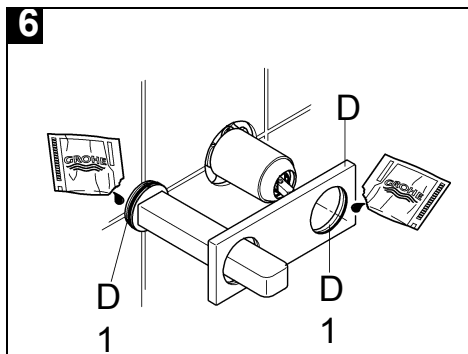

LINEARE
WALL BATH TRIMSET 215MM
MODEL #23444005

Pure Freude
an Wasser

Product Specifications

Product Description:

Lineare
Two-Hole Wall Bath Mixer Trimset
M-Size

Wall mounted
Without Concealed Body
Concealed Inwall Body for final installation 32635000

GROHE StarLight® chrome finish
GROHE AquaGuide® Adjustable Masseur (Aerator)

Center distance 110 mm
Projection 215 mm

Installation instructions

Installation Instructions

Flush piping system prior and after installation of fitting thoroughly!

Installation

1. Screw on cap (A), see Fig. [3].
2. Determine dimension "Y" from the leading edge of built-in fitting housing to face of tiles, see Fig. [4].
3. Crosscut connection nipple (B) in such a way, that the installation dimension is "Y" + 24mm.
4. Using an 12mm allen key, screw connection nipple (B) into the built-in fitting housing until the installation dimension is 10mm. Tighten spout (C) from above using an 2,5mm allen key, see Fig. [5].
5. Grease seal (D1) and push on escutcheon (D), see Fig. [6].
6. Attach insulating insert (E) and secure with screw (F), see Fig. [7].
7. Attach lever (G), secure by tightening the loosely fitted set screw (H) using an 3mm allen key and insert plug (I).
If the escutcheon will not slide far enough onto the cap, you must additionally install an extension (see replacement parts)