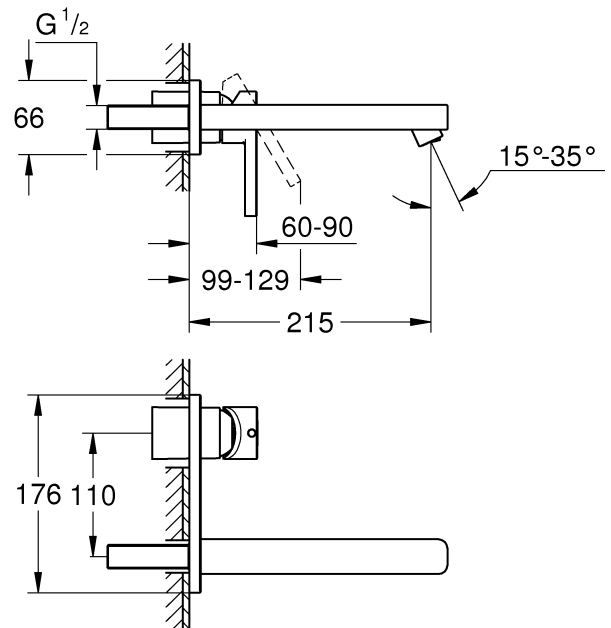

LINEARE
WALL BATH TRIMSET 215MM
MODEL #23444005

Pure Freude
an Wasser

Product Specifications

Product Description:

Lineare
Two-Hole Wall Bath Mixer Trimset
M-Size

Wall mounted
Without Concealed Body
Concealed Inwall Body for final installation 32635000

GROHE StarLight® chrome finish
GROHE AquaGuide® Adjustable Masseur (Aerator)

Center distance 110 mm
Projection 215 mm

Installation instructions

Installation Instructions

Flush piping system prior and after installation of fitting thoroughly!

Installation and connection, see Figs [1] to [9]. Refer to the dimensional drawing above. For installation with 32635000 concealed in-wall body. **PLEASE NOTE** face of noggins need to be positioned a minimum of 45mm & a maximum of 75mm from where the finished wall surface will end up.

Installation

1. Screw on cap (A), see Fig. [3].
2. Determine dimension "Y" from the leading edge of built-in fitting housing to face of tiles, see Fig. [4].
3. Crosscut connection nipple (B) in such a way, that the installation dimension is "Y" + 24mm.
4. Using an 12mm allen key, screw connection nipple (B) into the built-in fitting housing until the installation dimension is 10mm. Tighten spout (C) from above using an 2,5mm allen key, see Fig. [5].
5. Grease seal (D1) and push on escutcheon (D), see Fig. [6].
6. Attach insulating insert (E) and secure with screw (F), see Fig. [7].
7. Attach lever (G), secure by tightening the loosely fitted set screw (H) using an 3mm allen key and insert plug (I).
If the escutcheon will not slide far enough onto the cap, you must additionally install an extension (see replacement parts)