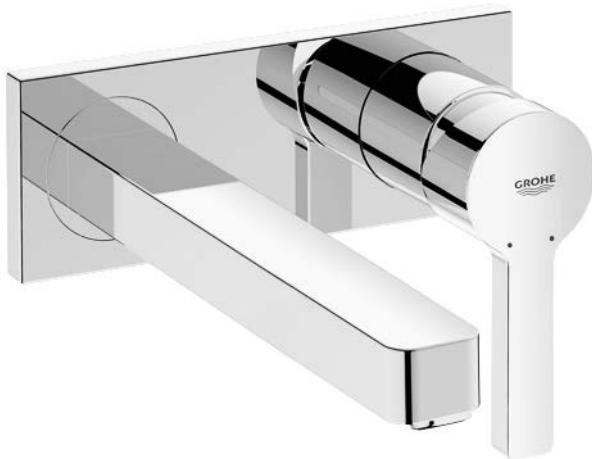

LINEARE
WALL BATH TRIMSET 215MM
MODEL #23444005

Pure Freude
an Wasser

Product Specifications

Product Description:

Lineare
Two-Hole Wall Bath Mixer Trimset
M-Size

Wall mounted
Without Concealed Body
Concealed Inwall Body for final installation 32635000

GROHE StarLight® chrome finish
GROHE AquaGuide® Adjustable Masseur (Aerator)

Center distance 110 mm
Projection 215 mm

Installation instructions

Installation Instructions

Flush piping system prior and after installation of fitting thoroughly!

Installation and connection, see Figs [1] to [9]. Refer to the dimensional drawing above. For installation with 32635000 concealed in-wall body. **PLEASE NOTE** face of noggins need to be positioned a minimum of 45mm & a maximum of 75mm from where the finished wall surface will end up.

Installation

1. Screw on cap (A), see Fig. [3].
2. Determine dimension "Y" from the leading edge of built-in fitting housing to face of tiles, see Fig. [4].
3. Crosscut connection nipple (B) in such a way, that the installation dimension is "Y" + 24mm.
4. Using an 12mm allen key, screw connection nipple (B) into the built-in fitting housing until the installation dimension is 10mm. Tighten spout (C) from above using an 2,5mm allen key, see Fig. [5].
5. Grease seal (D1) and push on escutcheon (D), see Fig. [6].
6. Attach insulating insert (E) and secure with screw (F), see Fig. [7].
7. Attach lever (G), secure by tightening the loosely fitted set screw (H) using an 3mm allen key and insert plug (I).
If the escutcheon will not slide far enough onto the cap, you must additionally install an extension (see replacement parts)