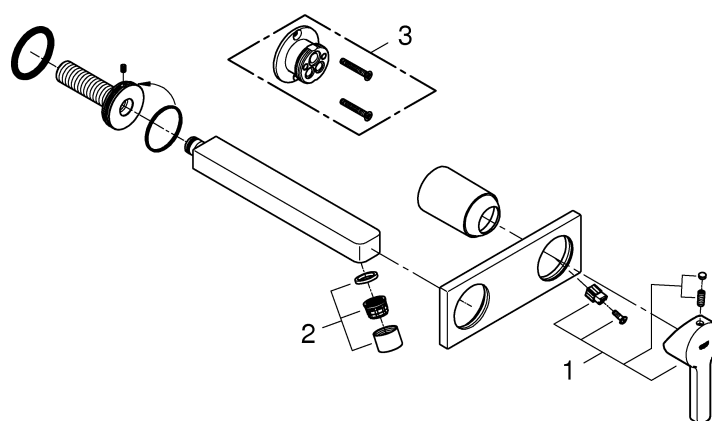

LINEARE
WALL BATH TRIMSET 215MM
MODEL #23444005

Pure Freude
an Wasser

Pos No	Product Description	Order No	Units per package
1	Lever	46582000	1
2	Flow straightener	46894000	1
	Optional accessories		
3	Extension	46627000	1