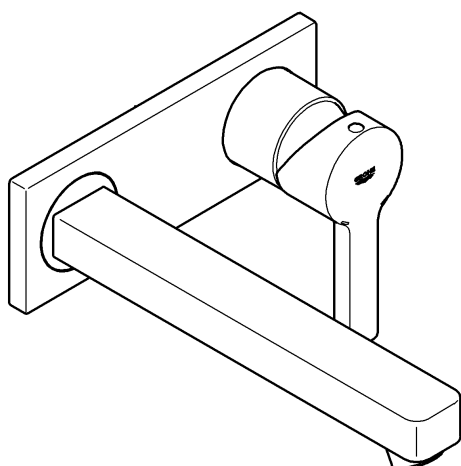

LINEARE
WALL BATH TRIMSET 215MM
MODEL #23444005

Pure Freude
an Wasser

Pos No	Product Description	Order No	Units per package
1	Lever	46582000	1
2	Flow straightener	46894000	1
	Optional accessories		
3	Extension	46627000	1