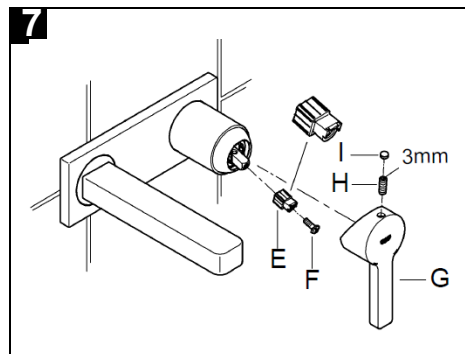

LINEARE
WALL BATH TRIMSET 215MM
MODEL #23444005

Pure Freude
an Wasser

Product Specifications

Product Description:

Lineare
Two-Hole Wall Bath Mixer Trimset
M-Size

Wall mounted
Without Concealed Body
Concealed Inwall Body for final installation 32635000

GROHE StarLight® chrome finish
GROHE AquaGuide® Adjustable Masseur (Aerator)

Center distance 110 mm
Projection 215 mm

Installation instructions

Installation Instructions

Flush piping system prior and after installation of fitting thoroughly!

Installation

1. Screw on cap (A), see Fig. [3].
2. Determine dimension "Y" from the leading edge of built-in fitting housing to face of tiles, see Fig. [4].
3. Crosscut connection nipple (B) in such a way, that the installation dimension is "Y" + 24mm.
4. Using an 12mm allen key, screw connection nipple (B) into the built-in fitting housing until the installation dimension is 10mm. Tighten spout (C) from above using an 2,5mm allen key, see Fig. [5].
5. Grease seal (D1) and push on escutcheon (D), see Fig. [6].
6. Attach insulating insert (E) and secure with screw (F), see Fig. [7].
7. Attach lever (G), secure by tightening the loosely fitted set screw (H) using an 3mm allen key and insert plug (I).
If the escutcheon will not slide far enough onto the cap, you must additionally install an extension (see replacement parts)