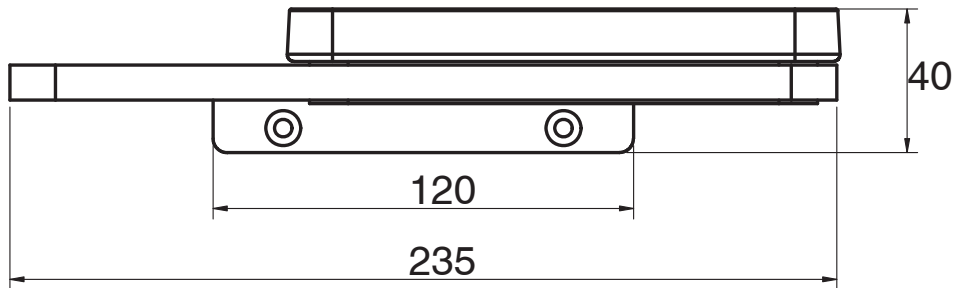

Milli Glance Wall Mount Soap Dish with Shelf Chrome

9504290

SPECIFICATIONS

Recommended Use	Domestic, Hotel & Commercial
Colour	Chrome / Glass

WARRANTY

Replacement Only - Domestic Use 15 Years

Please refer to Warranty Page for full Terms and Conditions