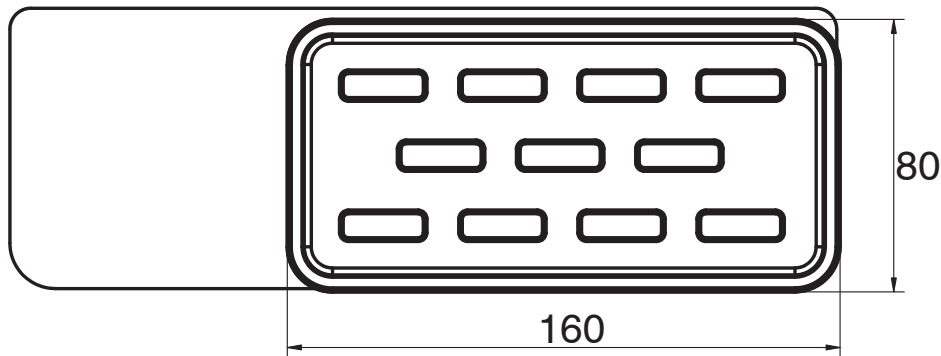

Milli Glance Wall Mount Soap Dish with Shelf Chrome

9504290

SPECIFICATIONS

Recommended Use	Domestic, Hotel & Commercial
Colour	Chrome / Glass

WARRANTY

Replacement Only - Domestic Use 15 Years

Please refer to Warranty Page for full Terms and Conditions