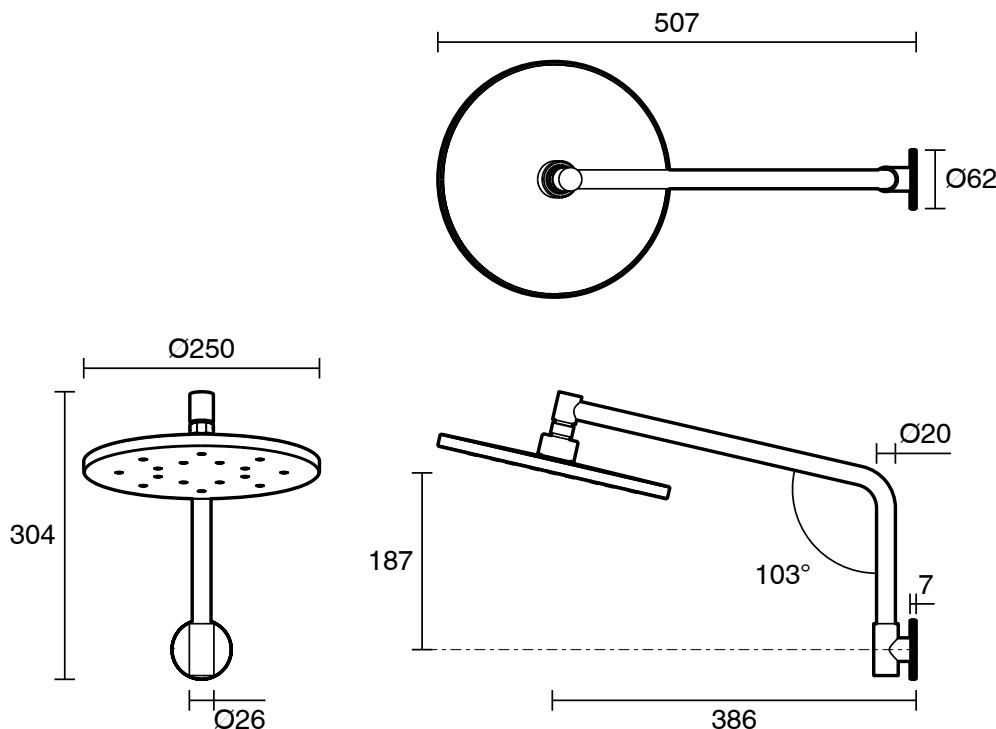

Milli

Milli Marq Edit Overhead Shower with Arm 250mm Brushed Gold (3 Star)

21957

SPECIFICATIONS

Recommended Use	Domestic;Commercial;Hotel
Colour Finish	Brushed Gold
Primary Material	ABS
Recommended Pressure Range	150 - 500 kPa as per AS3500
Max Continuous Working Pressure (kPa)	500
Max Continuous Working Temperature (deg C)	65
Min Continuous Working Temperature (deg C)	5
Hot Water Unit Suitability	Storage Tank;Continuous Flow

WARRANTY

Warranty - Domestic Use (Years)	15
Spare Parts & Labour (Years)	1

Please refer to Warranty Page for full Terms and Conditions

Dimensions are nominal measurements only.

CLEANING RECOMMENDATIONS:

We recommend the use of soapy water or approved cleaners. This product should not be cleaned with abrasive materials. Damage caused by any improper treatment is not covered by the product warranty. Refer to Warranty Conditions

Disclaimer: Products in this specification manual must by regulation be installed by licensed and registered trade people. The manufacturer/distributor reserves the right to vary specifications or delete models from their range without prior notification. Dimensions are nominal measurements only. Dimensions and set-outs listed are correct at time of publication however the manufacturer/distributor takes no responsibility for printing errors.

Published 07/03/2025

To see the complete Milli range go to www.reece.com.au