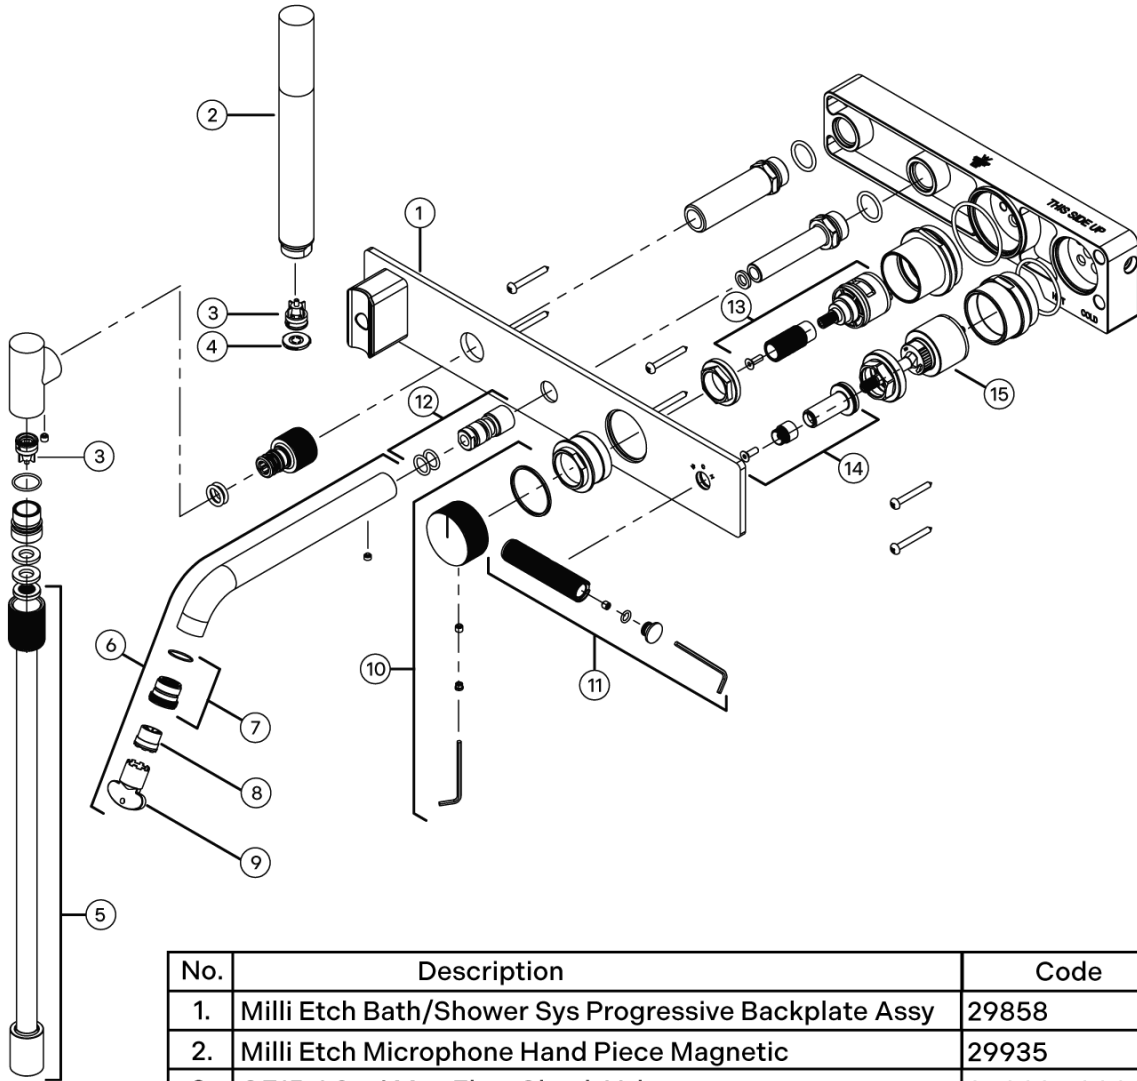

## Milli Etch Progressive Bath Mixer Tap System with Hand Shower Chrome (3 Star) 21816

No.	Description	Code
1.	Milli Etch Bath/Shower Sys Progressive Backplate Assy	29858
2.	Milli Etch Microphone Hand Piece Magnetic	29935
3.	OF15-1.2psi Max Flow Check Valve	31.0026.00001
4.	PCW-01 9 L/M	58.8639.100
5.	Milli Etch Wall System Hose Assy	30082
6.	Milli Etch Basin/Bath Wall Set Outlet Assy	29889
7.	Milli Etch Basin/Bath Wall Retainer 19mm Assy	29883
8.	CACHE TT FLOW STRAIGHTENER (SCREW IN)	01.5175.000
9.	Neoperl Cache TT Aerator Key 16mm	09.9170.0
10.	Milli Etch Wall System Diverter Handle Assy	30070
11.	Mill Etch WSS Progressive Mixer Handle Assy	30076
12.	Milli Etch M14 Outlet Adaptor Assy	412-9081
13.	Milli Etch Bath/Shower System Diverter Cartridge Assy	29965
14.	Milli Etch Wall System Spline & Sleeve Assy	30109
15.	Milli Etch WSS Progressive Cartridge GN-35P-SQM	29967