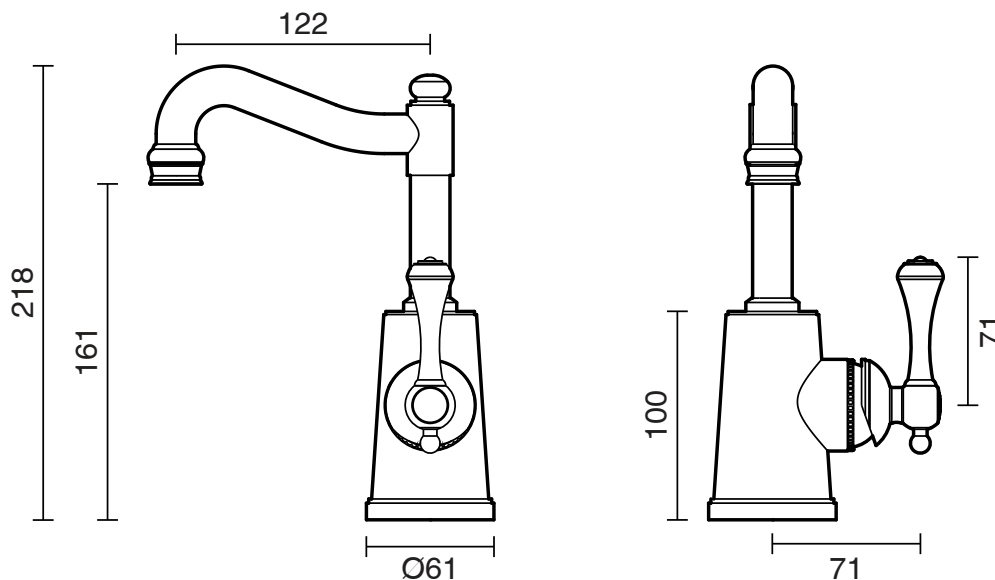

## Kado Era English Basin Mixer Brass Gold (5 Star)

9508775

SPECIFICATIONS	
Recommended Use	Domestic, Hotel & Commercial
Colour	Brass Gold
Finish	Polished
Material	DR Brass
Recommended Pressure Range	150 - 500 kPa
Maximum Continuous Working Temperature	80 deg C
Suitable for Storage Tank Hot Water	Yes
Suitable for Continuous Flow Hot Water	Yes
Suitable for Gravity Feed Hot Water	No
WARRANTY	
Warranty - Domestic Use	10 Years
Spare Parts & Labour	12 Months
<i>Please refer to Warranty Page for full Terms and Conditions</i>	

Dimensions are nominal measurements only.