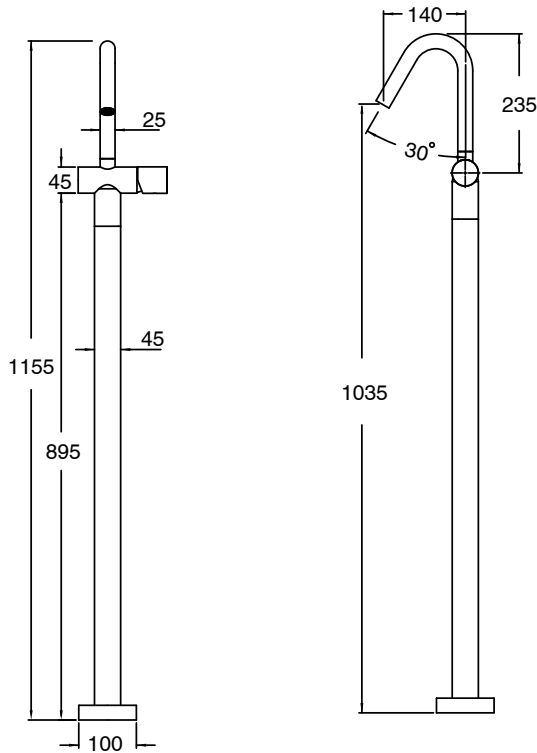

Milli Pure Floor Mounted Basin Mixer Tap Trimset with Cirque Textured Handle PVD Brushed Bronze (5 Star) 9511124

SPECIFICATIONS

Recommended Use	Domestic;Hotel;Commercial
Colour Finish	Brushed Bronze
Primary Material	DR Brass
Recommended Pressure Range	150 - 500 kPa as per AS3500
Max Continuous Working Temperature (deg C)	65
Min Continuous Working Temperature (deg C)	5
Hot Water Unit Suitability	Storage Tank;Continuous Flow

WARRANTY

Warranty - Domestic Use (Years)	15
Spare Parts & Labour (Years)	1

Please refer to Warranty Page for full Terms and Conditions

Dimensions are nominal measurements only.

CLEANING RECOMMENDATIONS:

We recommend the use of soapy water or approved cleaners. This product should not be cleaned with abrasive materials. Damage caused by any improper treatment is not covered by the product warranty. Refer to Warranty Conditions

Disclaimer: Products in this specification manual must by regulation be installed by licensed and registered trade people. The manufacturer/distributor reserves the right to vary specifications or delete models from their range without prior notification. Dimensions are nominal measurements only. Dimensions and set-outs listed are correct at time of publication however the manufacturer/distributor takes no responsibility for printing errors.

Published 18/03/2025

To see the complete Milli range go to www.reece.com.au