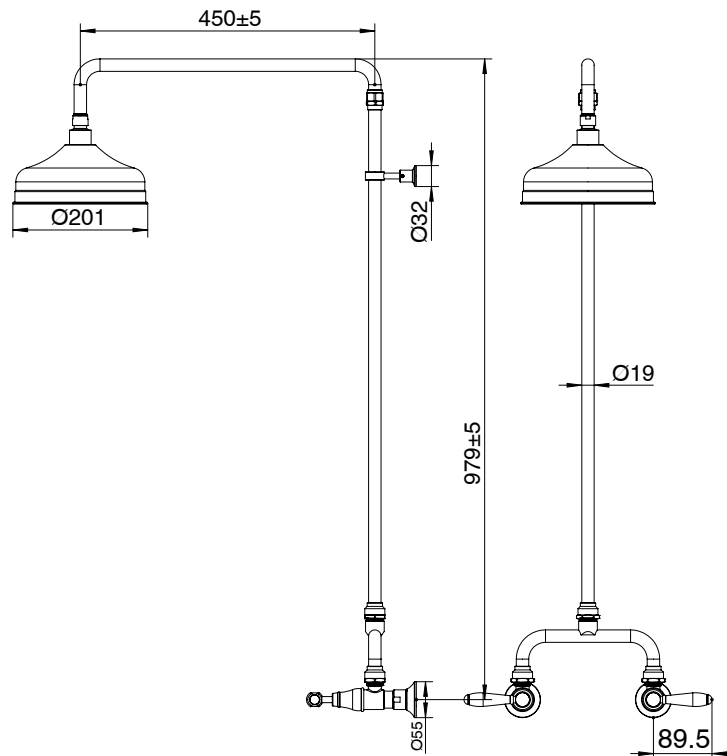

Milli Monument Edit Exposed Shower Set Lever Porcelain Handles Matte Black (3 Star)

4204492

SPECIFICATIONS

Recommended Use	Domestic, Hotel & Commercial
Colour	Matte Black with Porcelain Handles
Finish	Matte
Material	DR Brass
Recommended Pressure Range	150 - 500 kPa
Maximum Continuous Working Temperature	80 deg C
Suitable for Storage Tank Hot Water	Yes
Suitable for Continuous Flow Hot Water	Yes
Suitable for Gravity Feed Hot Water	No

WARRANTY

Warranty - Domestic Use	15 Years
Spare Parts & Labour	12 Months

Please refer to Warranty Page for full Terms and Conditions

Dimensions are nominal measurements only.

CLEANING RECOMMENDATIONS:

We recommend the use of soapy water or approved cleaners. This product should not be cleaned with abrasive materials. Damage caused by any improper treatment is not covered by the product warranty. Refer to Warranty Conditions

Disclaimer: Products in this specification manual must by regulation be installed by licensed and registered trade people. The manufacturer/distributor reserves the right to vary specifications or delete models from their range without prior notification. Dimensions are nominal measurements only. Dimensions and set-outs listed are correct at time of publication however the manufacturer/distributor takes no responsibility for printing errors.

Published 05/10/2022

To see the complete Milli range go to www.reece.com.au