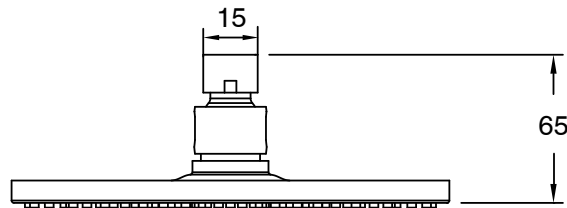

Dimensions are nominal measurements only.

CLEANING RECOMMENDATIONS:

We recommend the use of soapy water or approved cleaners. This product should not be cleaned with abrasive materials. Damage caused by any improper treatment is not covered by the product warranty. Refer to Warranty Conditions

Disclaimer: Products in this specification manual must by regulation be installed by licensed and registered trade people. The manufacturer/distributor reserves the right to vary specifications or delete models from their range without prior notification. Dimensions are nominal measurements only. Dimensions and set-outs listed are correct at time of publication however the manufacturer/distributor takes no responsibility for printing errors.

Published 17/03/2025

To see the complete Milli range go to www.reece.com.au