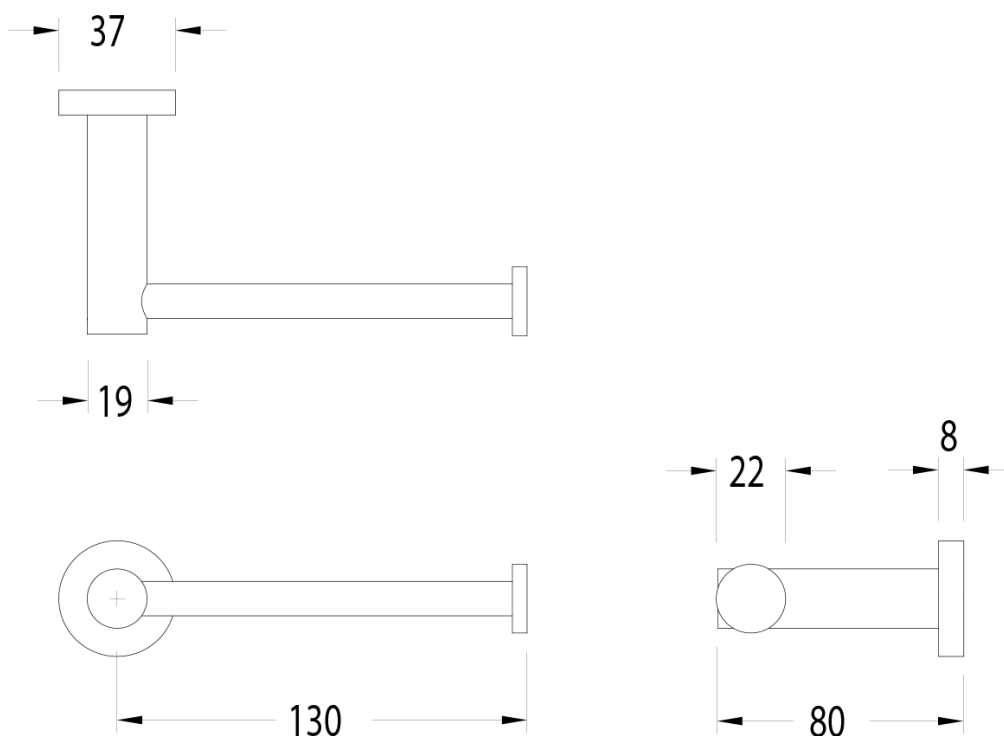

SUSSEX

Sussex Pure Toilet Roll Holder PVD Brushed Gold

9510925

SPECIFICATIONS	
Recommended Use	Residential;Commercial
Colour Finish	Brushed Gold
Primary Material	DR Brass
WARRANTY	
Residential Use (Years)	40
Commercial Use (Years)	10
<i>Please refer to Sussex Warranty page for full Terms and Conditions</i>	