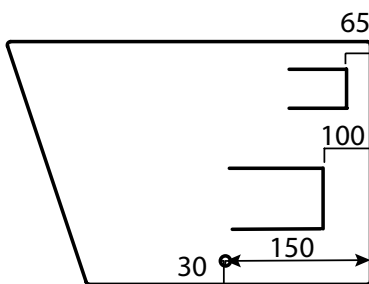

WARRANTY

Warranty - Domestic Use	10 Years
Spare Parts & Labour	12 Months

Please refer to Warranty Page for full Terms and Conditions