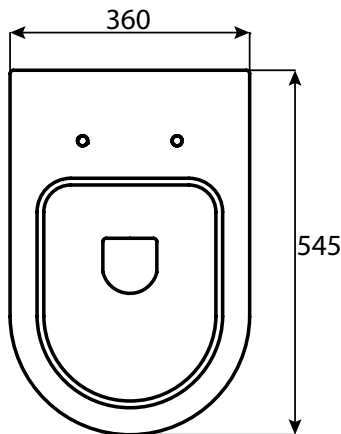

WARRANTY

Warranty - Domestic Use	10 Years
Spare Parts & Labour	12 Months

Please refer to Warranty Page for full Terms and Conditions