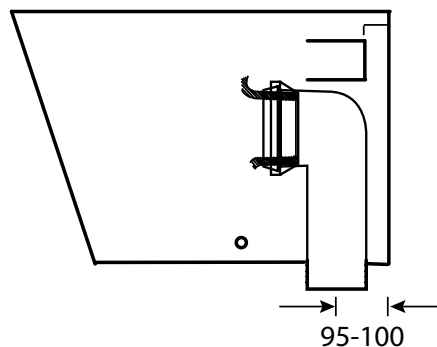

WARRANTY

Warranty - Domestic Use	10 Years
Spare Parts & Labour	12 Months

Please refer to Warranty Page for full Terms and Conditions