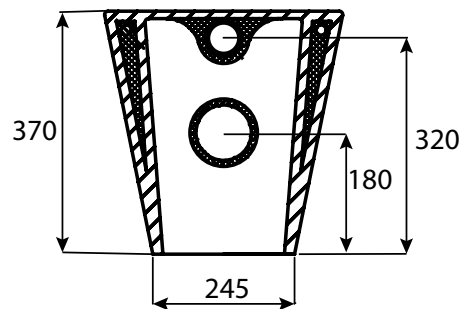

WARRANTY

Warranty - Domestic Use	10 Years
Spare Parts & Labour	12 Months

Please refer to Warranty Page for full Terms and Conditions