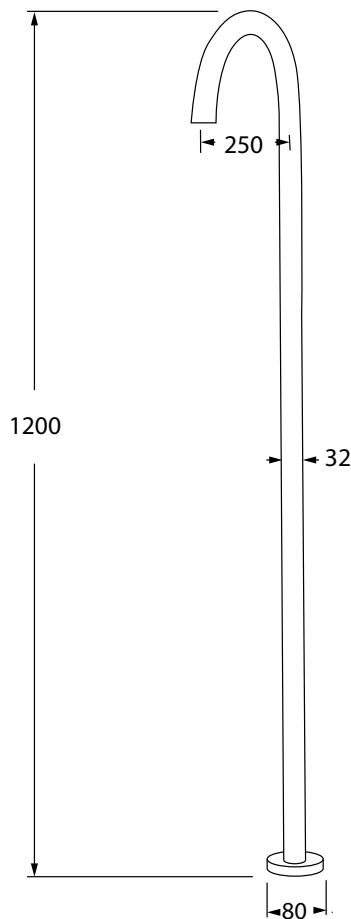

S U S S E X

Scala Floor Mount Basin Outlet Curved (5*)

SPECIFICATIONS

Recommended Use	Domestic, Commercial, Hotel
Colour Variations	Chrome, Matte Black, Brushed Nickel, Brushed Gunmetal
Recommended Pressure Range	300 - 500Kpa
Max Continuous Working Pressure	500Kpa
Max Continuous Working Temperature	65 deg. C
Suitable for Storage Tank Hot Water	Yes
Suitable for Continuous Flow Hot Water	Yes
Suitable for Gravity Feed Hot Water	No

WARRANTY

Warranty - Domestic Use	15 Years
Spare Parts	5 Years
Labour	1 Year

Please refer to Warranty Page for full Terms and Conditions

Dimensions are nominal measurements only.

To see the complete Milli range go to www.reece.com.au/bathrooms