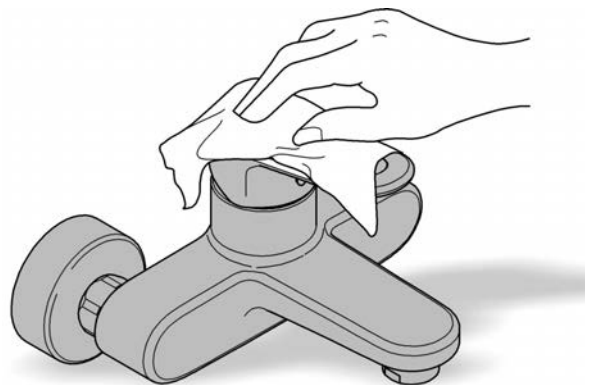

BAU EDGE  
WALL BATH SPOUT  
MODEL #13393000

*Pure Freude  
an Wasser*

Spare Parts

Pos.-nr.	Product Description	Order-nr.	Units per package
1	Aerator	13961000	1

48166000

SpeedClean

Pure Freude  
an Wasser

**GROHE**  