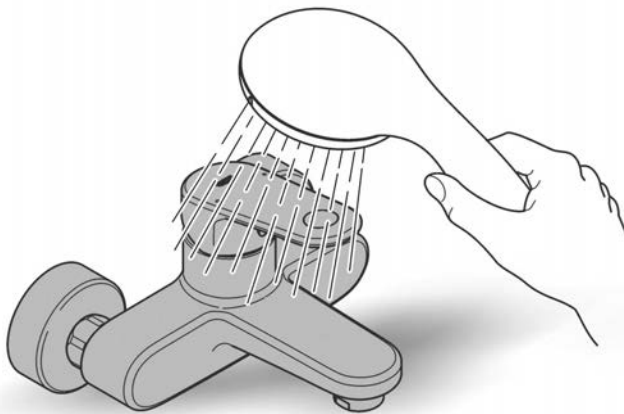

BAU EDGE  
WALL BATH SPOUT  
MODEL #13393000

*Pure Freude  
an Wasser*

Spare Parts

Pos.-nr.	Product Description	Order-nr.	Units per package
1	Aerator	13961000	1

48166000

SpeedClean

Pure Freude  
an Wasser

**GROHE**  