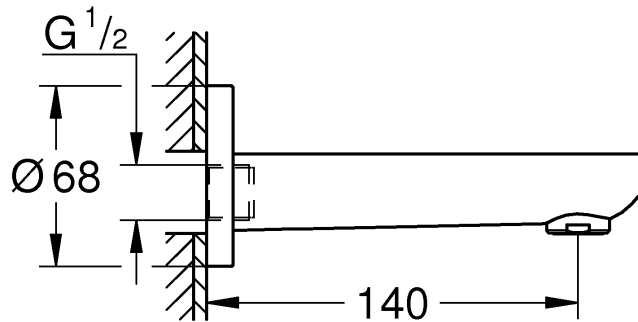

BAU EDGE  
WALL BATH SPOUT  
MODEL #13393000

Pure Freude  
an Wasser

Product Specifications

Product Description:

**Bau Edge**  
Wall bath spout

Projection 140 mm

**GROHE StarLight®** Chrome finish

BAU EDGE  
WALL BATH SPOUT  
MODEL #13393000