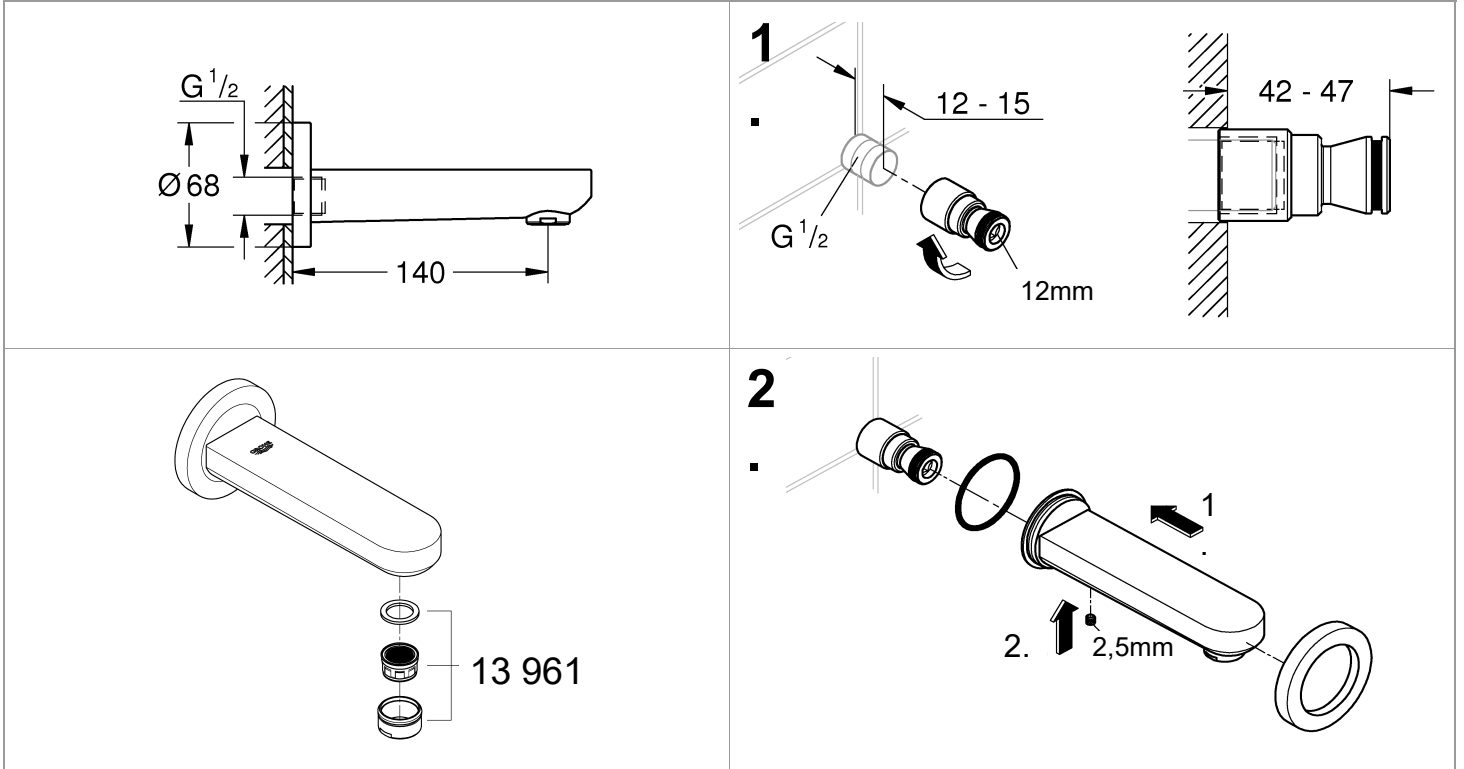

BAU EDGE
WALL BATH SPOUT
MODEL #13393000

Pure Freude
an Wasser

GROHE

Installation instructions

Care

For directions on the care of this fitting, please refer to the accompanying care instructions.

This product must be installed in conformance with local codes e.g. AS/NZS 3500 series of standard!