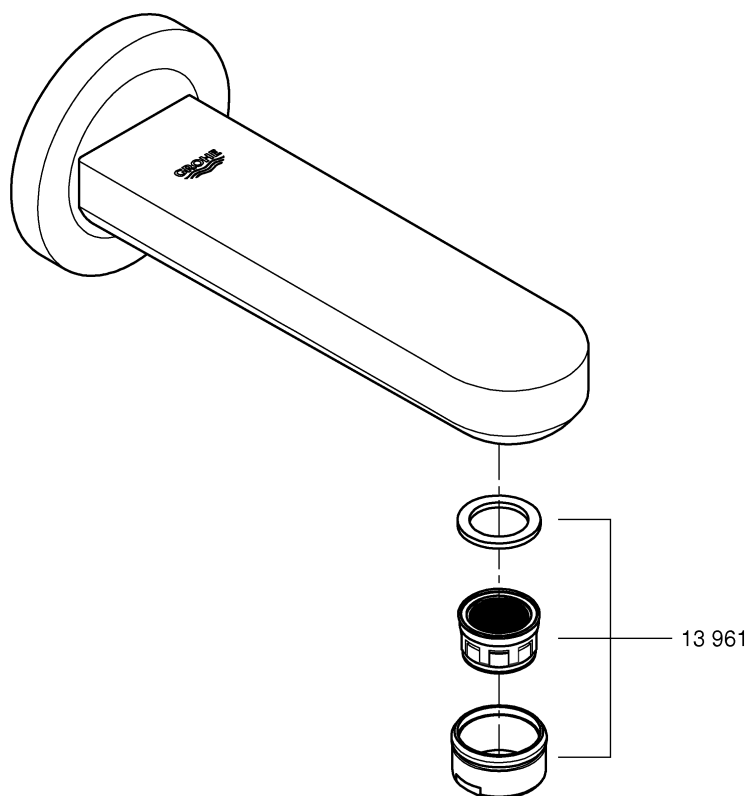

BAU EDGE  
WALL BATH SPOUT  
MODEL #13393000

Pure Freude  
an Wasser

Product Specifications

Product Description:

**Bau Edge**  
Wall bath spout

Projection 140 mm

**GROHE StarLight®** Chrome finish

BAU EDGE  
WALL BATH SPOUT  
MODEL #13393000

BAU EDGE  
WALL BATH SPOUT  
MODEL #13393000

*Pure Freude  
an Wasser*

Spare Parts

Pos.-nr.	Product Description	Order-nr.	Units per package
1	Aerator	13961000	1

48166000

SpeedClean

Pure Freude  
an Wasser

**GROHE**  