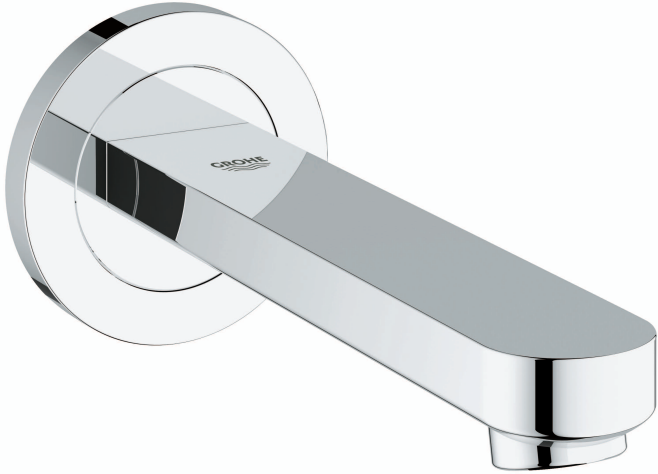

BAU EDGE  
WALL BATH SPOUT  
MODEL #13393000

Pure Freude  
an Wasser

Product Specifications

Product Description:

**Bau Edge**  
Wall bath spout

Projection 140 mm

**GROHE StarLight®** Chrome finish

BAU EDGE  
WALL BATH SPOUT  
MODEL #13393000

BAU EDGE  
WALL BATH SPOUT  
MODEL #13393000

*Pure Freude  
an Wasser*

Spare Parts

Pos.-nr.	Product Description	Order-nr.	Units per package
1	Aerator	13961000	1

48166000

SpeedClean

Pure Freude  
an Wasser

**GROHE**  