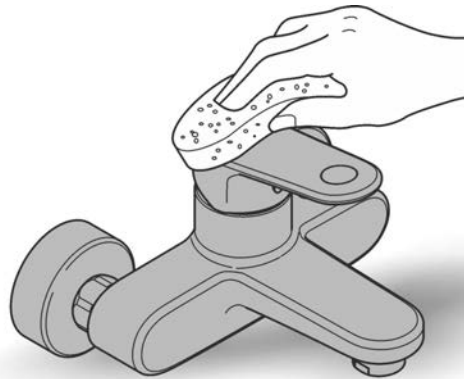

BAU EDGE  
WALL BATH SPOUT  
MODEL #13393000

*Pure Freude  
an Wasser*

Spare Parts

Pos.-nr.	Product Description	Order-nr.	Units per package
1	Aerator	13961000	1

48166000

SpeedClean

Pure Freude  
an Wasser

**GROHE**  