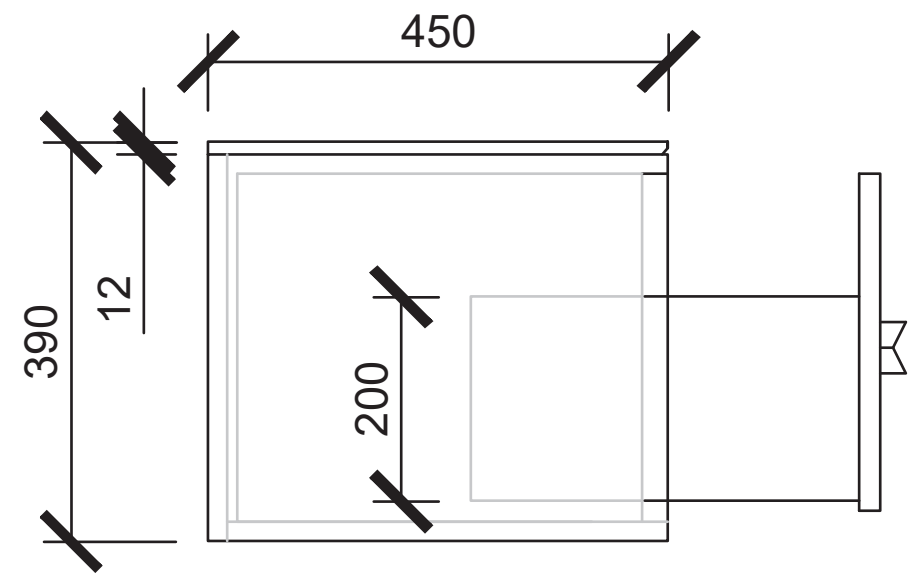

1301-1600W x 450D x 390H

SIDE VIEW for SEMI-INSET basin alignment