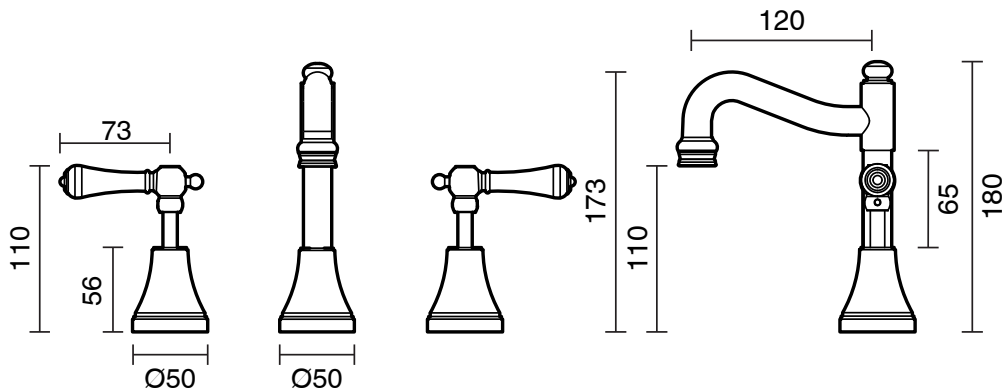

KADO

Kado Era English Basin Set Fixed Lever Porcelain Handle Brass Gold (5 Star)

9507575

SPECIFICATIONS

Recommended Use	Domestic, Hotel & Commercial
Colour	Brass Gold with Porcelain Handles
Finish	Polished
Material	DR Brass
Recommended Pressure Range	150 - 500 kPa
Maximum Continuous Working Temperature	80 deg C
Suitable for Storage Tank Hot Water	Yes
Suitable for Continuous Flow Hot Water	Yes
Suitable for Gravity Feed Hot Water	No

WARRANTY

Warranty - Domestic Use	10 Years
Spare Parts & Labour	12 Months

Please refer to Warranty Page for full Terms and Conditions