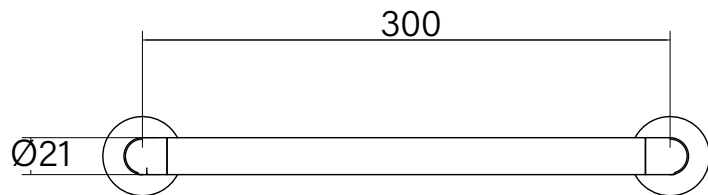

Faucet Strommen Vara Single Towel Rail 300mm Brushed Nickel

40580

SPECIFICATIONS

Recommended Use	Domestic; Commercial; Hotel
Colour Finish	Brushed Nickel
Primary Material	Brass

WARRANTY

Replacement Only - Domestic Use (Years)	40
Parts Replacement Only (Years)	10

Please refer to Warranty Page for full Terms and Conditions

Dimensions are nominal measurements only.

CLEANING RECOMMENDATIONS:

We recommend the use of soapy water or approved cleaners. This product should not be cleaned with abrasive materials. Damage caused by any improper treatment is not covered by the product warranty. Refer to Warranty Conditions

Disclaimer: Products in this specification manual must by regulation be installed by licensed and registered trade people. The manufacturer/distributor reserves the right to vary specifications or delete models from their range without prior notification. Dimensions are nominal measurements only. Dimensions and set-outs listed are correct at time of publication however the manufacturer/distributor takes no responsibility for printing errors.

Published 11/02/2026

To see the complete Faucet Strommen
Vara range go to www.reece.com.au