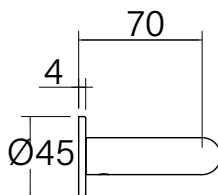

Dimensions are nominal measurements only.

CLEANING RECOMMENDATIONS:

We recommend the use of soapy water or approved cleaners. This product should not be cleaned with abrasive materials. Damage caused by any improper treatment is not covered by the product warranty. Refer to Warranty Conditions

Disclaimer: Products in this specification manual must by regulation be installed by licensed and registered trade people. The manufacturer/distributor reserves the right to vary specifications or delete models from their range without prior notification. Dimensions are nominal measurements only. Dimensions and set-outs listed are correct at time of publication however the manufacturer/distributor takes no responsibility for printing errors.

Published 11/02/2026

To see the complete Faucet Strommen
Vara range go to www.reece.com.au