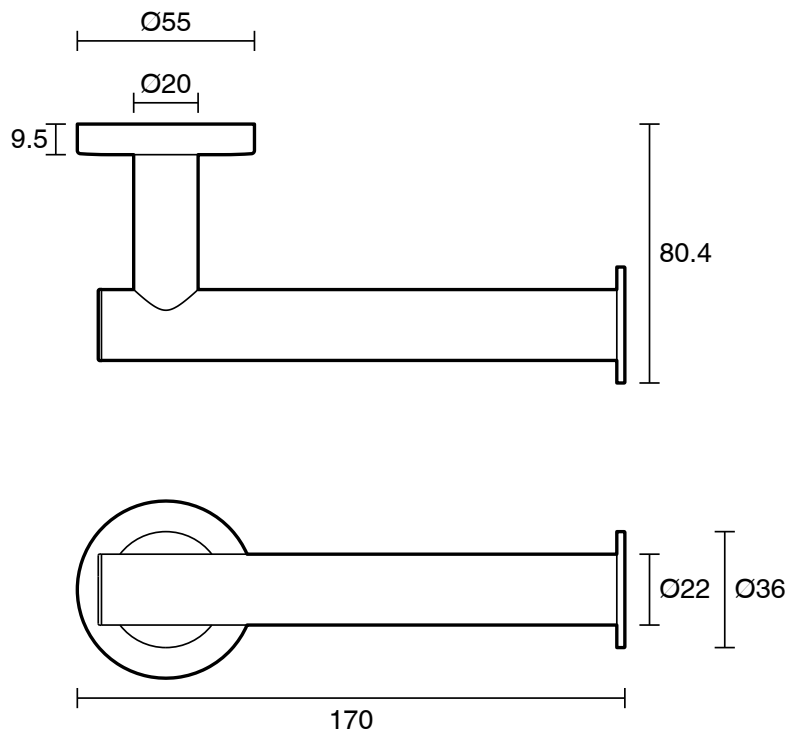

Roca Ona Toilet Roll Holder Matte Black

15058

SPECIFICATIONS

Recommended Use	Domestic;Commercial;Hotel
Colour Category	Black
Colour Finish	Matte Black
Primary Material	Brass

WARRANTY

Replacement Only - Domestic Use 15

Parts Replacement Only 1

Please refer to Warranty Page for full Terms and Conditions

Dimensions are nominal measurements only.

CLEANING RECOMMENDATIONS:

We recommend the use of soapy water or approved cleaners. This product should not be cleaned with abrasive materials. Damage caused by any improper treatment is not covered by the product warranty. Refer to Warranty Conditions

Disclaimer: Products in this specification manual must by regulation be installed by licensed and registered trade people. The manufacturer/distributor reserves the right to vary specifications or delete models from their range without prior notification. Dimensions are nominal measurements only. Dimensions and set-outs listed are correct at time of publication however the manufacturer/distributor takes no responsibility for printing errors.

Published 11/11/2024

To see the complete Roca range go to
www.reece.com.au