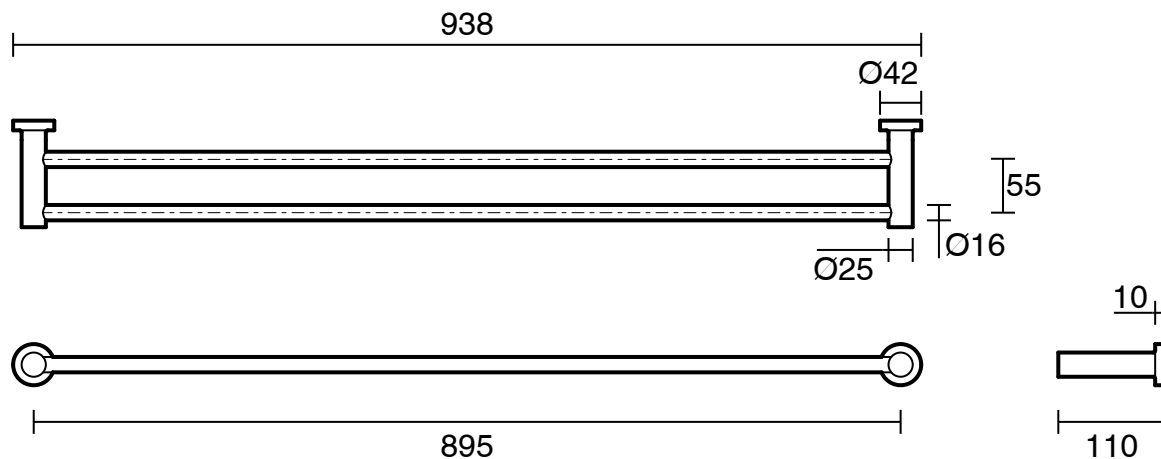

## Sussex Scala Double Towel Rail 900mm LUX PVD Brushed Smoked Gunmetal

2267051

SPECIFICATIONS	
Recommended Use	Residential;Commercial
Colour Finish	Brushed Smoke Gunmetal
Primary Material	Brass
WARRANTY	
Residential Use (Years)	40
Commercial Use (Years)	10
<i>Please refer to Sussex Warranty page for full Terms and Conditions</i>	

Dimensions are nominal measurements only.