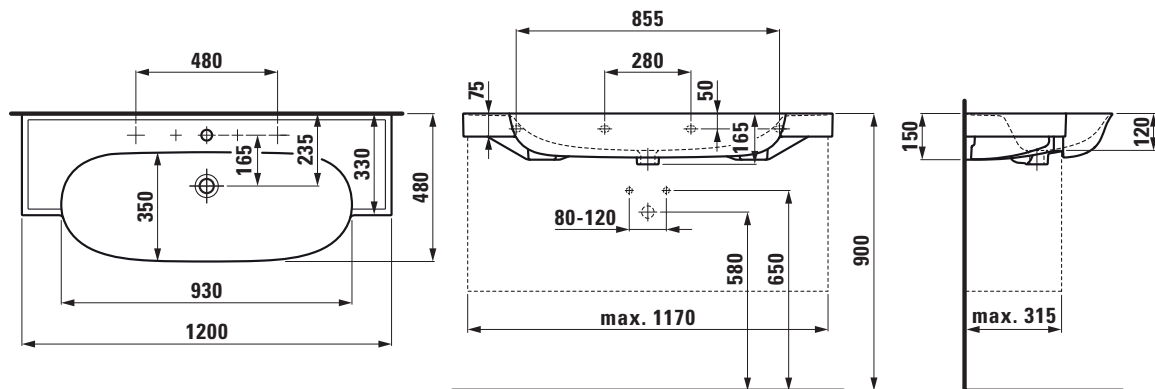

LAUFEN The New Classic Wall / Vanity Basin 2 Taphole with Over Flow 1200x480 with Fixing Bolts White

1810950

SPECIFICATIONS

Recommended Use	Domestic, Hotel & Commercial
Material	SaphirKeramik
Basin Colour	White
Bowl Capacity	11.5 ltr
Weight	24.5 kg
Taphole Configuration	2 Taphole
Overflow Configuration	Integrated Overflow
Plug & Waste	Sold Separately
Tapware	Sold Separately

WARRANTY

Warranty - Domestic Use	15 Years
Spare Parts & Labour	12 Months

Please refer to Warranty Page for full Terms and Conditions

Dimensions are nominal measurements only.

CLEANING RECOMMENDATIONS:

We recommend the use of soapy water or approved cleaners. This product should not be cleaned with abrasive materials. Damage caused by any improper treatment is not covered by the product warranty. Refer to Warranty Conditions

Disclaimer: Products in this specification manual must by regulation be installed by licensed and registered trade people. The manufacturer/distributor reserves the right to vary specifications or delete models from their range without prior notification. Dimensions are nominal measurements only. Dimensions and set-outs listed are correct at time of publication however the manufacturer/distributor takes no responsibility for printing errors.

Published 09/10/2020

To see the complete LAUFEN range go to www.reece.com.au