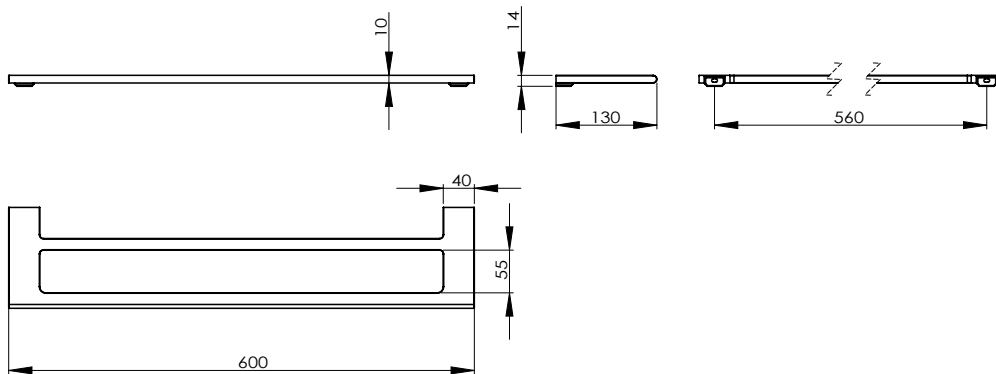

Milli Meld Edit Double Towel Rail 600mm Brushed Gold

2265663

SPECIFICATIONS

Recommended Use	Domestic, Hotel & Commercial
Colour	Brushed Gold
Material	Aluminium

WARRANTY

Replacement Only - Domestic Use 15 Years

Please refer to Warranty Page for full Terms and Conditions

Dimensions are nominal measurements only.

CLEANING RECOMMENDATIONS:

We recommend the use of soapy water or approved cleaners. This product should not be cleaned with abrasive materials. Damage caused by any improper treatment is not covered by the product warranty. Refer to Warranty Conditions

Disclaimer: Products in this specification manual must by regulation be installed by licensed and registered trade people. The manufacturer/distributor reserves the right to vary specifications or delete models from their range without prior notification. Dimensions are nominal measurements only. Dimensions and set-outs listed are correct at time of publication however the manufacturer/distributor takes no responsibility for printing errors.

Published 25/03/2022

To see the complete Milli range go to
www.reece.com.au